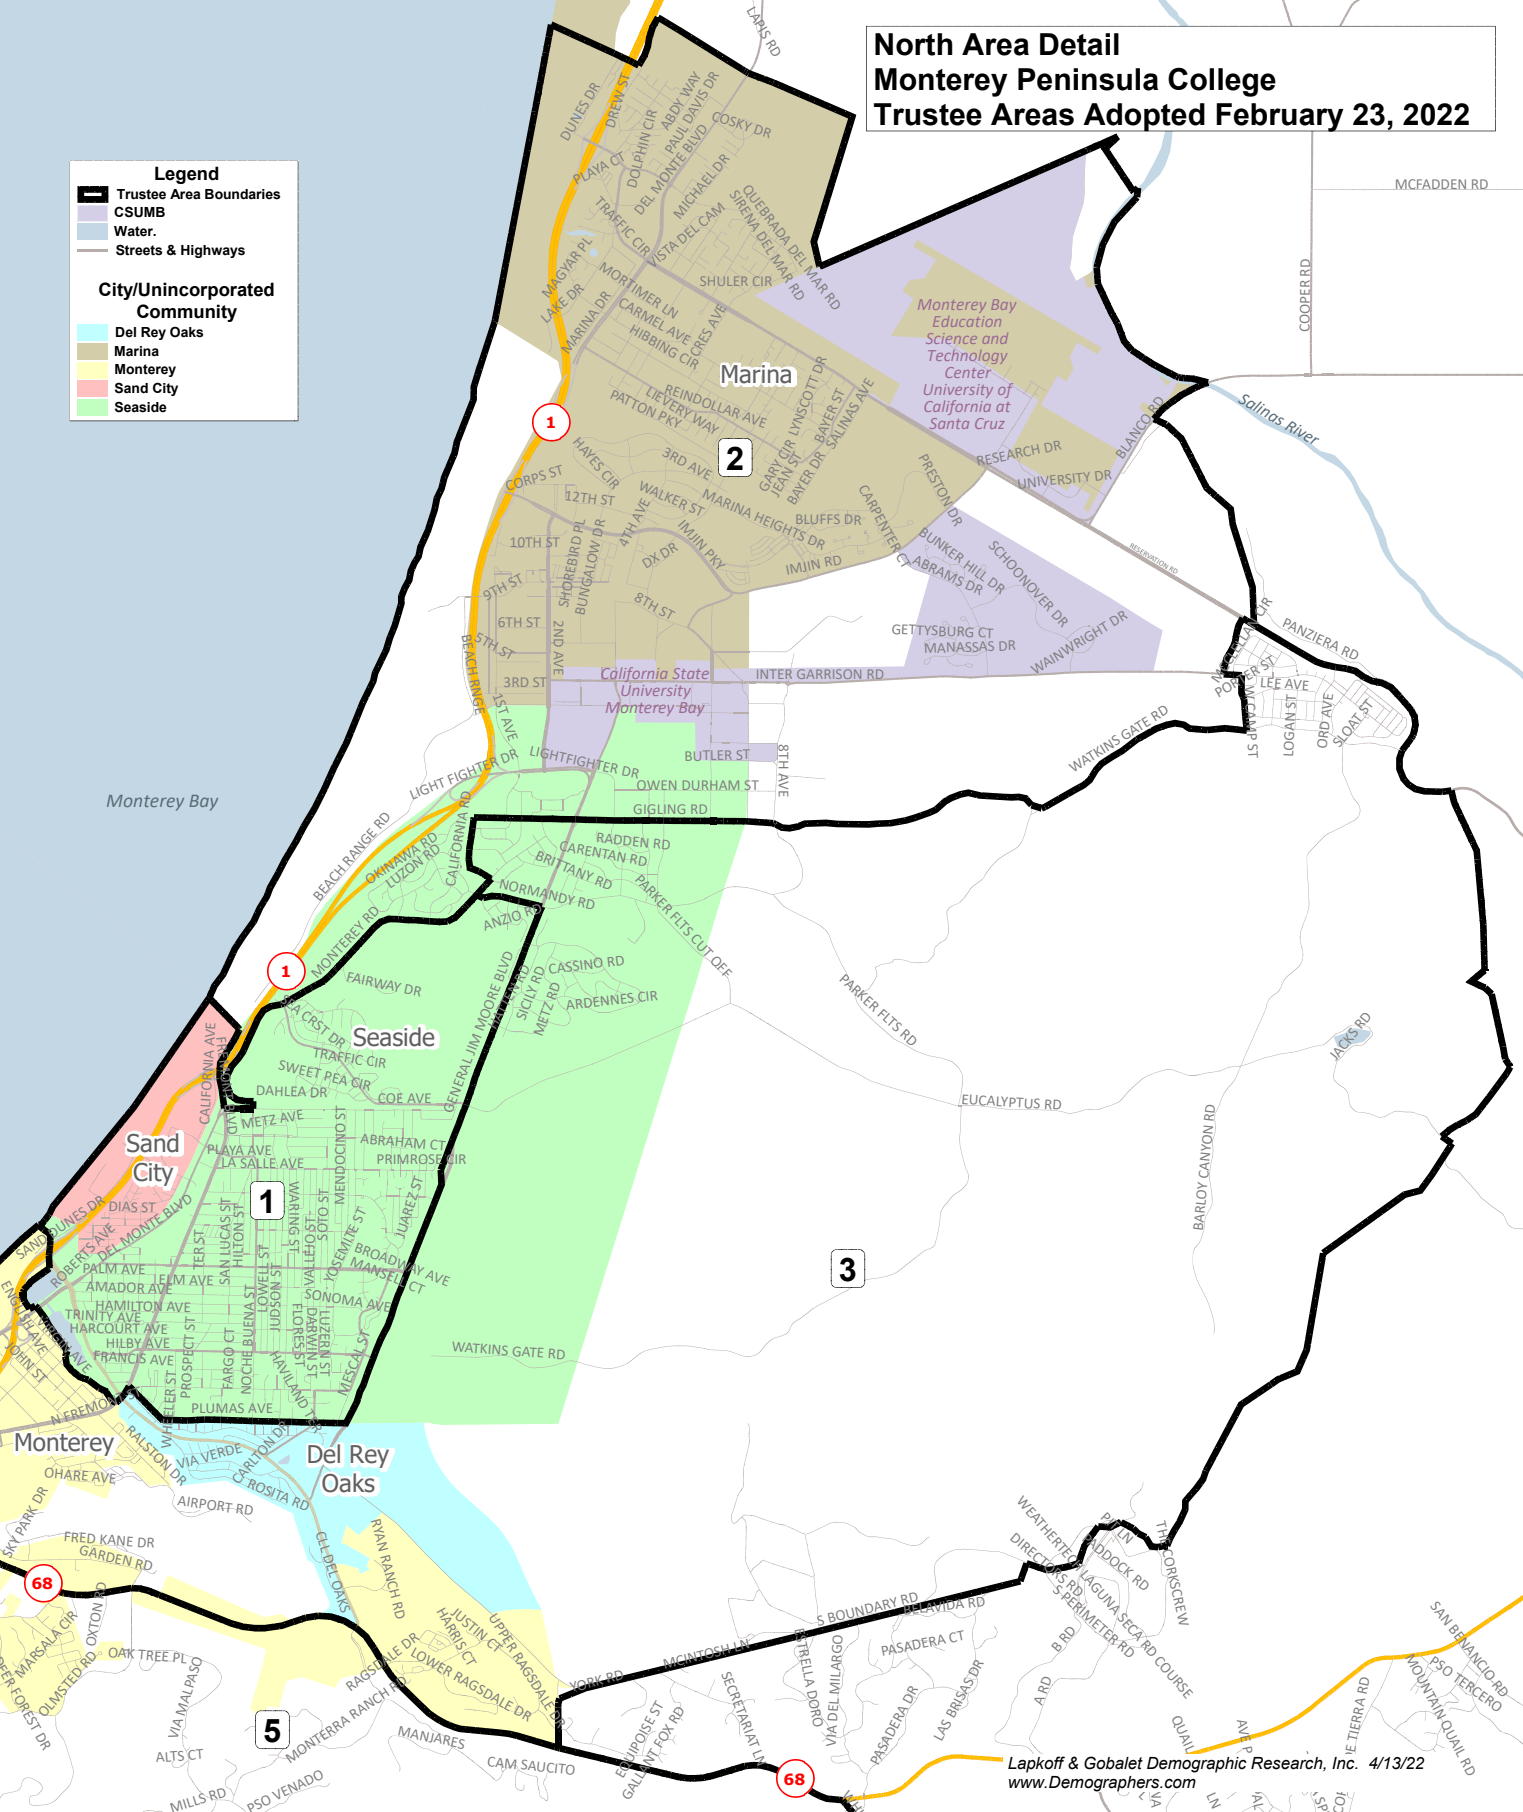

Peninsula Detail

Monterey Peninsula College

Trustee Areas Adopted February 23, 2022

Legend

- Trustee Area Boundaries
- Water
- Streets & Highways

City/Unincorporated Community

- Del Monte Forest
- Del Rey Oaks
- Monterey
- Pacific Grove
- Sand City
- Seaside

North Area Detail Monterey Peninsula College Trustee Areas Adopted February 23, 2022

Legend

- Trustee Area Boundaries
- CSUMB
- Water.
- Streets & Highways

City/Unincorporated Community

- Del Rey Oaks
- Marina
- Monterey
- Sand City
- Seaside

Monterey Peninsula College Board of Trustees Election Districts Adopted February 23, 2022

Legend

- Trustee Area Boundaries
- CSUMB
- Water
- Highway

City/Unincorporated Community

- Carmel Valley Village
- Carmel-by-the-Sea
- Del Monte Forest
- Del Rey Oaks
- Marina
- Monterey
- Pacific Grove
- Sand City
- Seaside