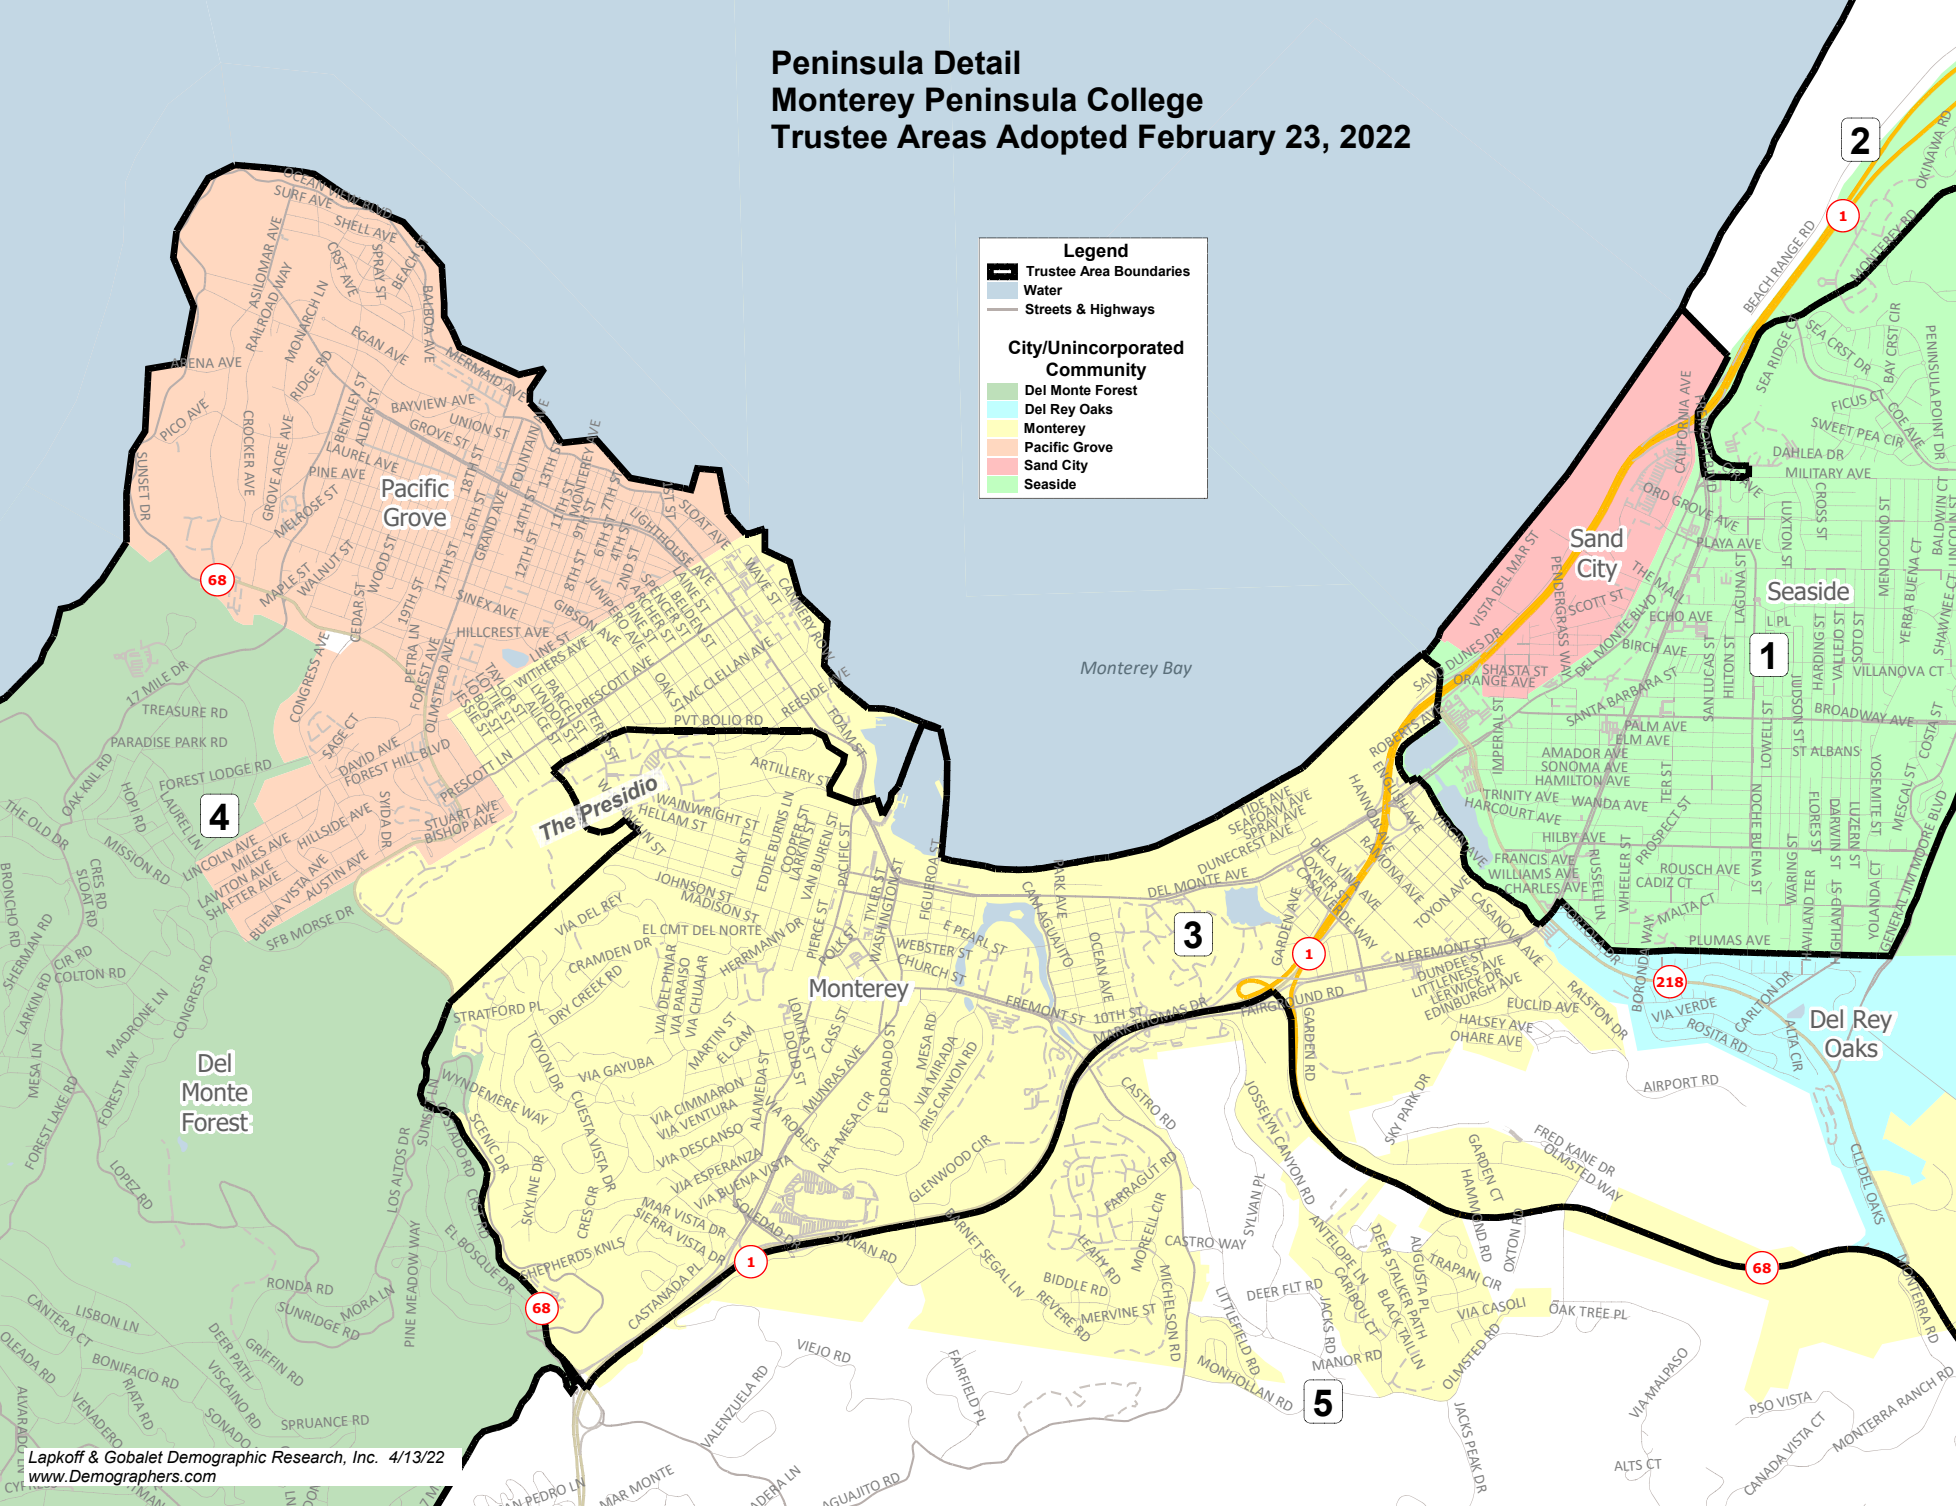

Peninsula Detail

Monterey Peninsula College

Trustee Areas Adopted February 23, 2022

Legend

- Trustee Area Boundaries
- Water
- Streets & Highways

City/Unincorporated Community

- Del Monte Forest
- Del Rey Oaks
- Monterey
- Pacific Grove
- Sand City
- Seaside

North Area Detail Monterey Peninsula College Trustee Areas Adopted February 23, 2022

Legend

- Trustee Area Boundaries
- CSUMB
- Water.
- Streets & Highways

City/Unincorporated Community

- Del Rey Oaks
- Marina
- Monterey
- Sand City
- Seaside

Monterey Peninsula College Board of Trustees Election Districts Adopted February 23, 2022

Legend

- Trustee Area Boundaries
- CSUMB
- Water
- Highway

City/Unincorporated Community

- Carmel Valley Village
- Carmel-by-the-Sea
- Del Monte Forest
- Del Rey Oaks
- Marina
- Monterey
- Pacific Grove
- Sand City
- Seaside