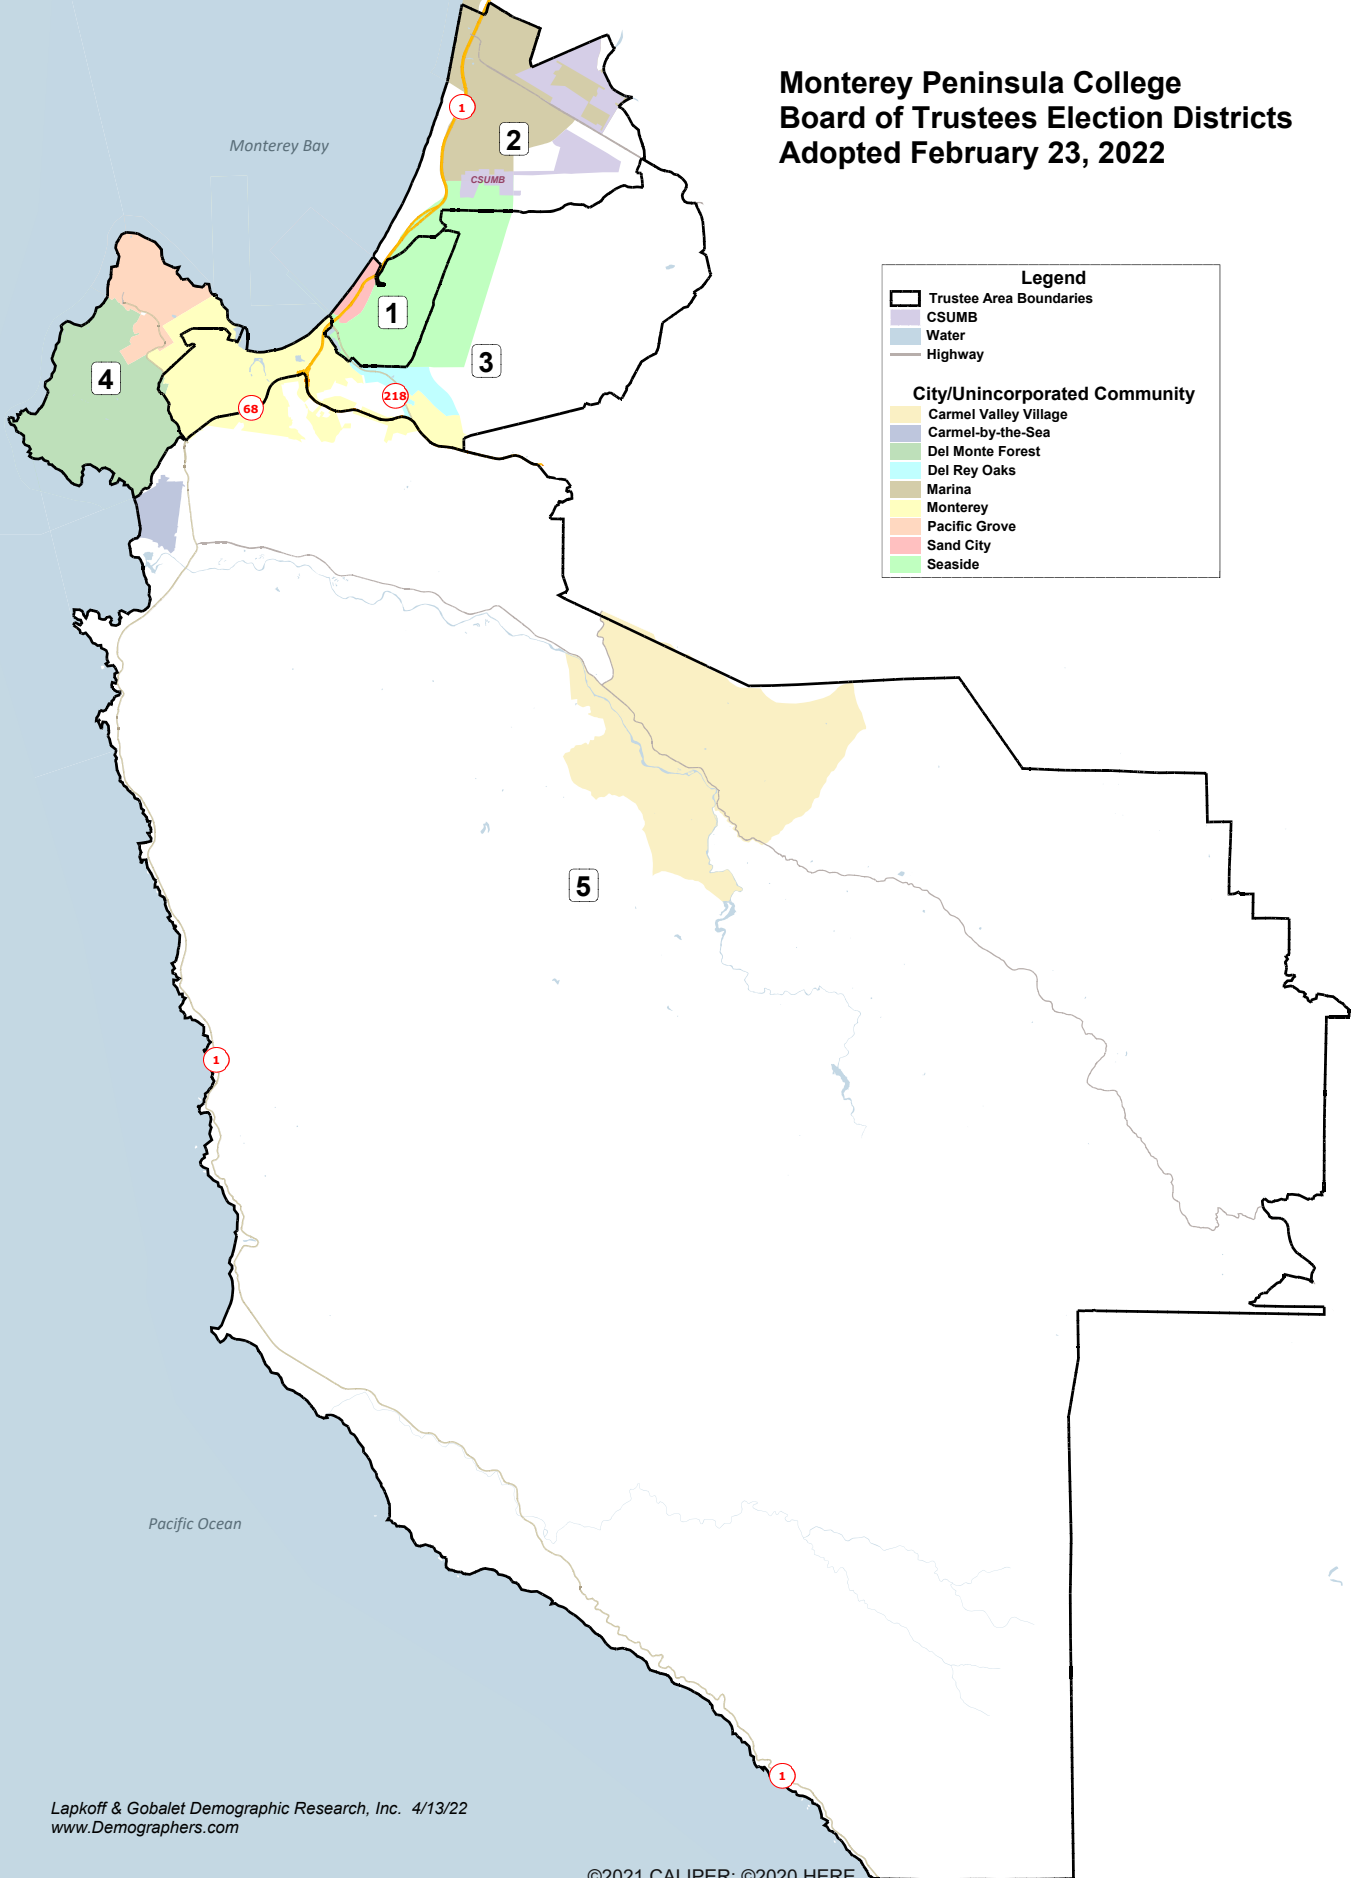

Peninsula Detail

Monterey Peninsula College

Trustee Areas Adopted February 23, 2022

Legend

- Trustee Area Boundaries
- Water
- Streets & Highways

City/Unincorporated Community

- Del Monte Forest
- Del Rey Oaks
- Monterey
- Pacific Grove
- Sand City
- Seaside

North Area Detail Monterey Peninsula College Trustee Areas Adopted February 23, 2022

Legend

- Trustee Area Boundaries
- CSUMB
- Water.
- Streets & Highways

City/Unincorporated Community

- Del Rey Oaks
- Marina
- Monterey
- Sand City
- Seaside

Monterey Peninsula College Board of Trustees Election Districts Adopted February 23, 2022

Legend

- Trustee Area Boundaries
- CSUMB
- Water
- Highway

City/Unincorporated Community

- Carmel Valley Village
- Carmel-by-the-Sea
- Del Monte Forest
- Del Rey Oaks
- Marina
- Monterey
- Pacific Grove
- Sand City
- Seaside