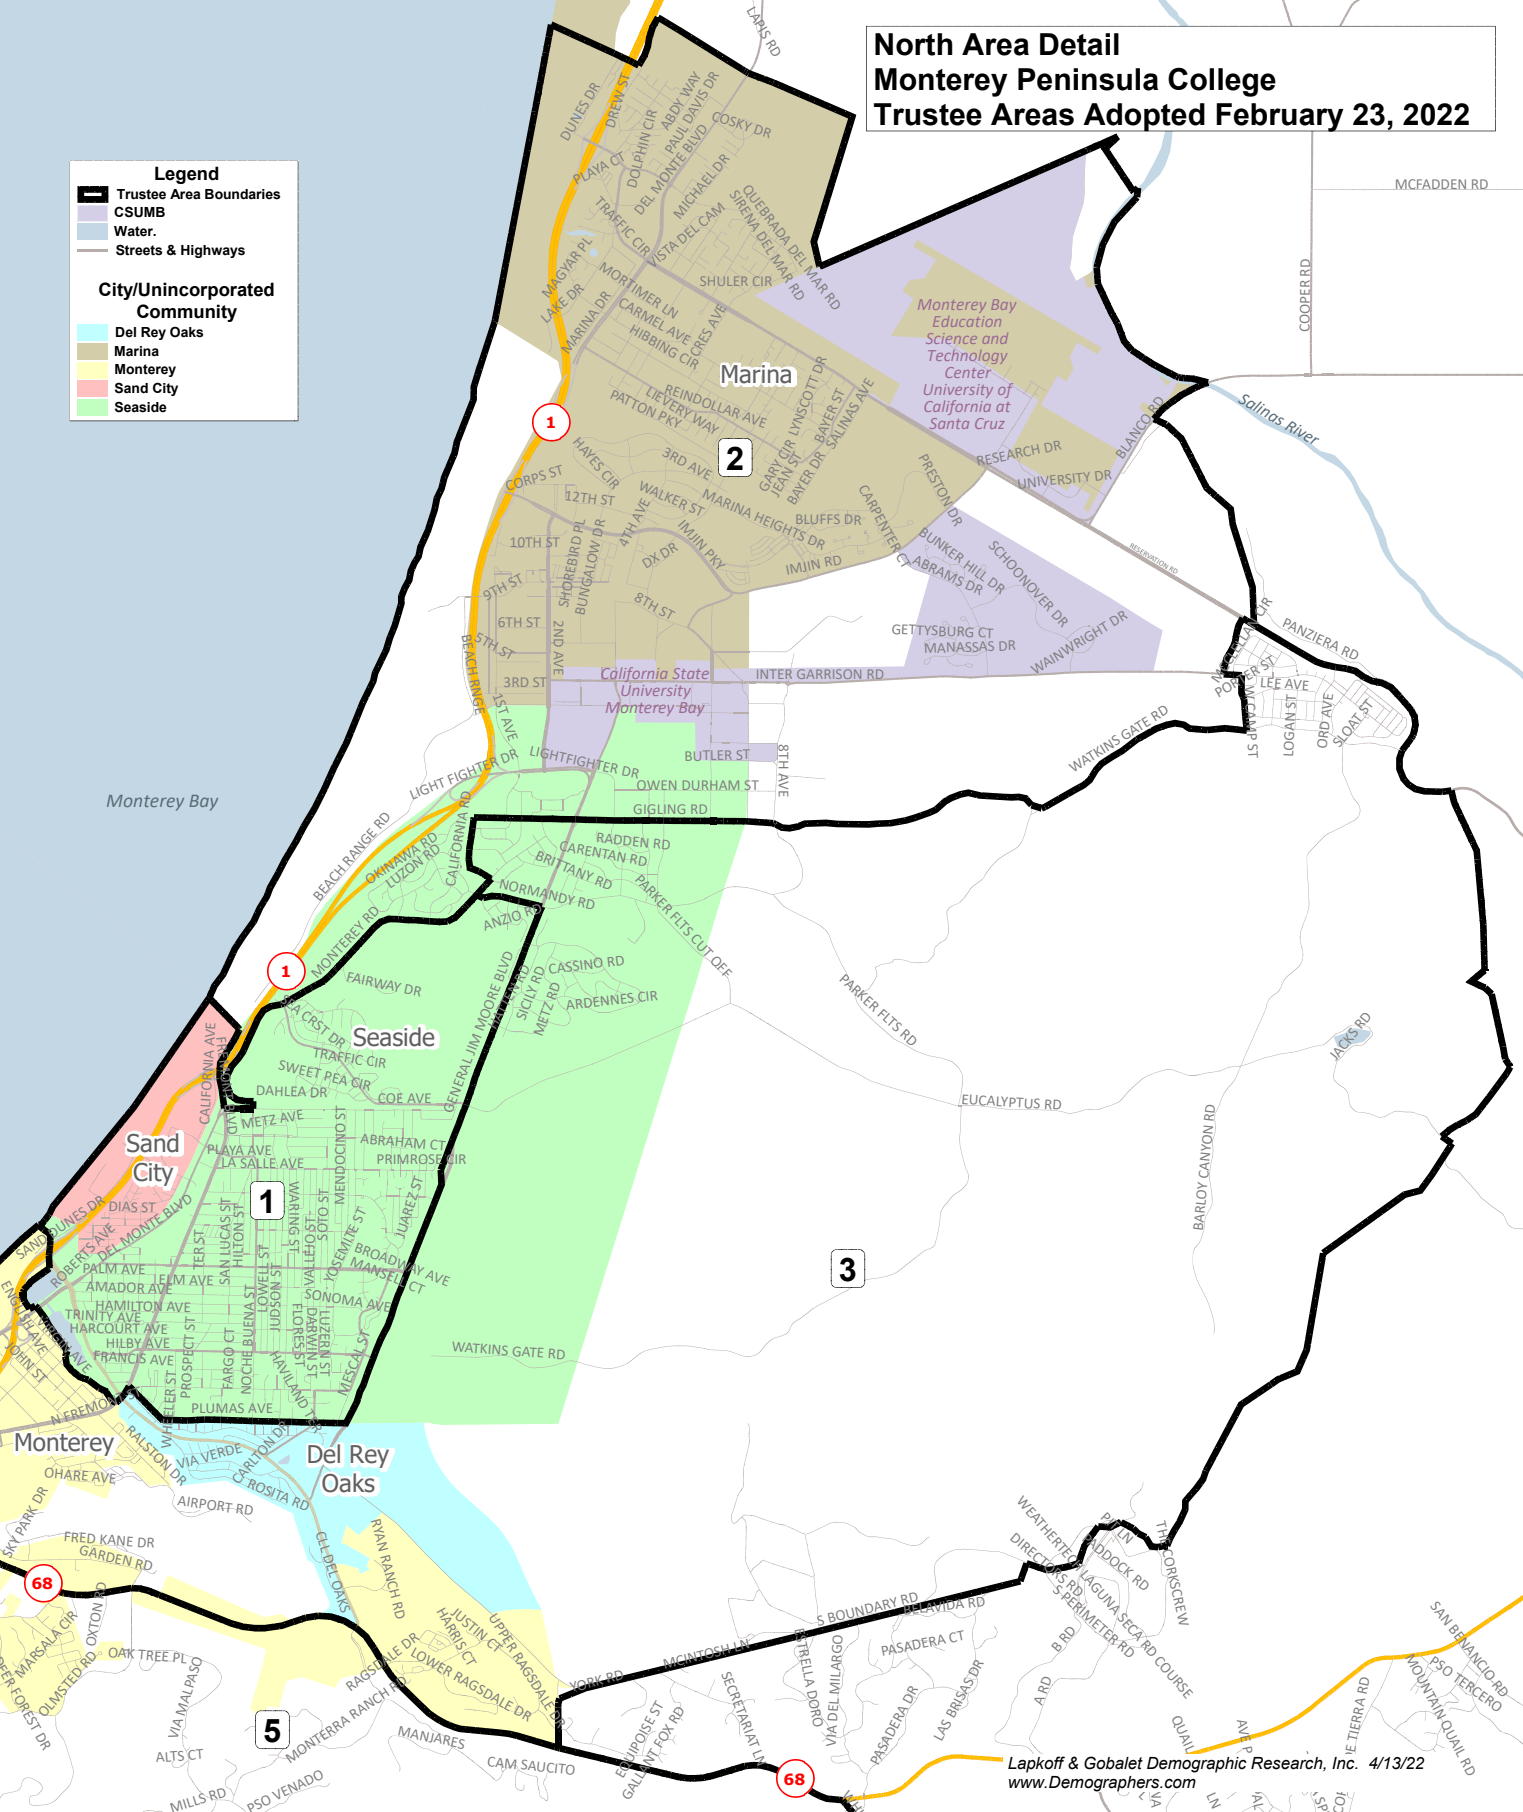

Monterey Peninsula College Board of Trustees Election Districts Adopted February 23, 2022

Legend

- Trustee Area Boundaries
- CSUMB
- Water
- Highway

City/Unincorporated Community

- Carmel Valley Village
- Carmel-by-the-Sea
- Del Monte Forest
- Del Rey Oaks
- Marina
- Monterey
- Pacific Grove
- Sand City
- Seaside

North Area Detail Monterey Peninsula College Trustee Areas Adopted February 23, 2022

Legend

- Trustee Area Boundaries
- CSUMB
- Water
- Streets & Highways

City/Unincorporated Community

- Del Rey Oaks
- Marina
- Monterey
- Sand City
- Seaside

Peninsula Detail

Monterey Peninsula College

Trustee Areas Adopted February 23, 2022

Legend

- Trustee Area Boundaries
- Water
- Streets & Highways

City/Unincorporated Community

- Del Monte Forest
- Del Rey Oaks
- Monterey
- Pacific Grove
- Sand City
- Seaside