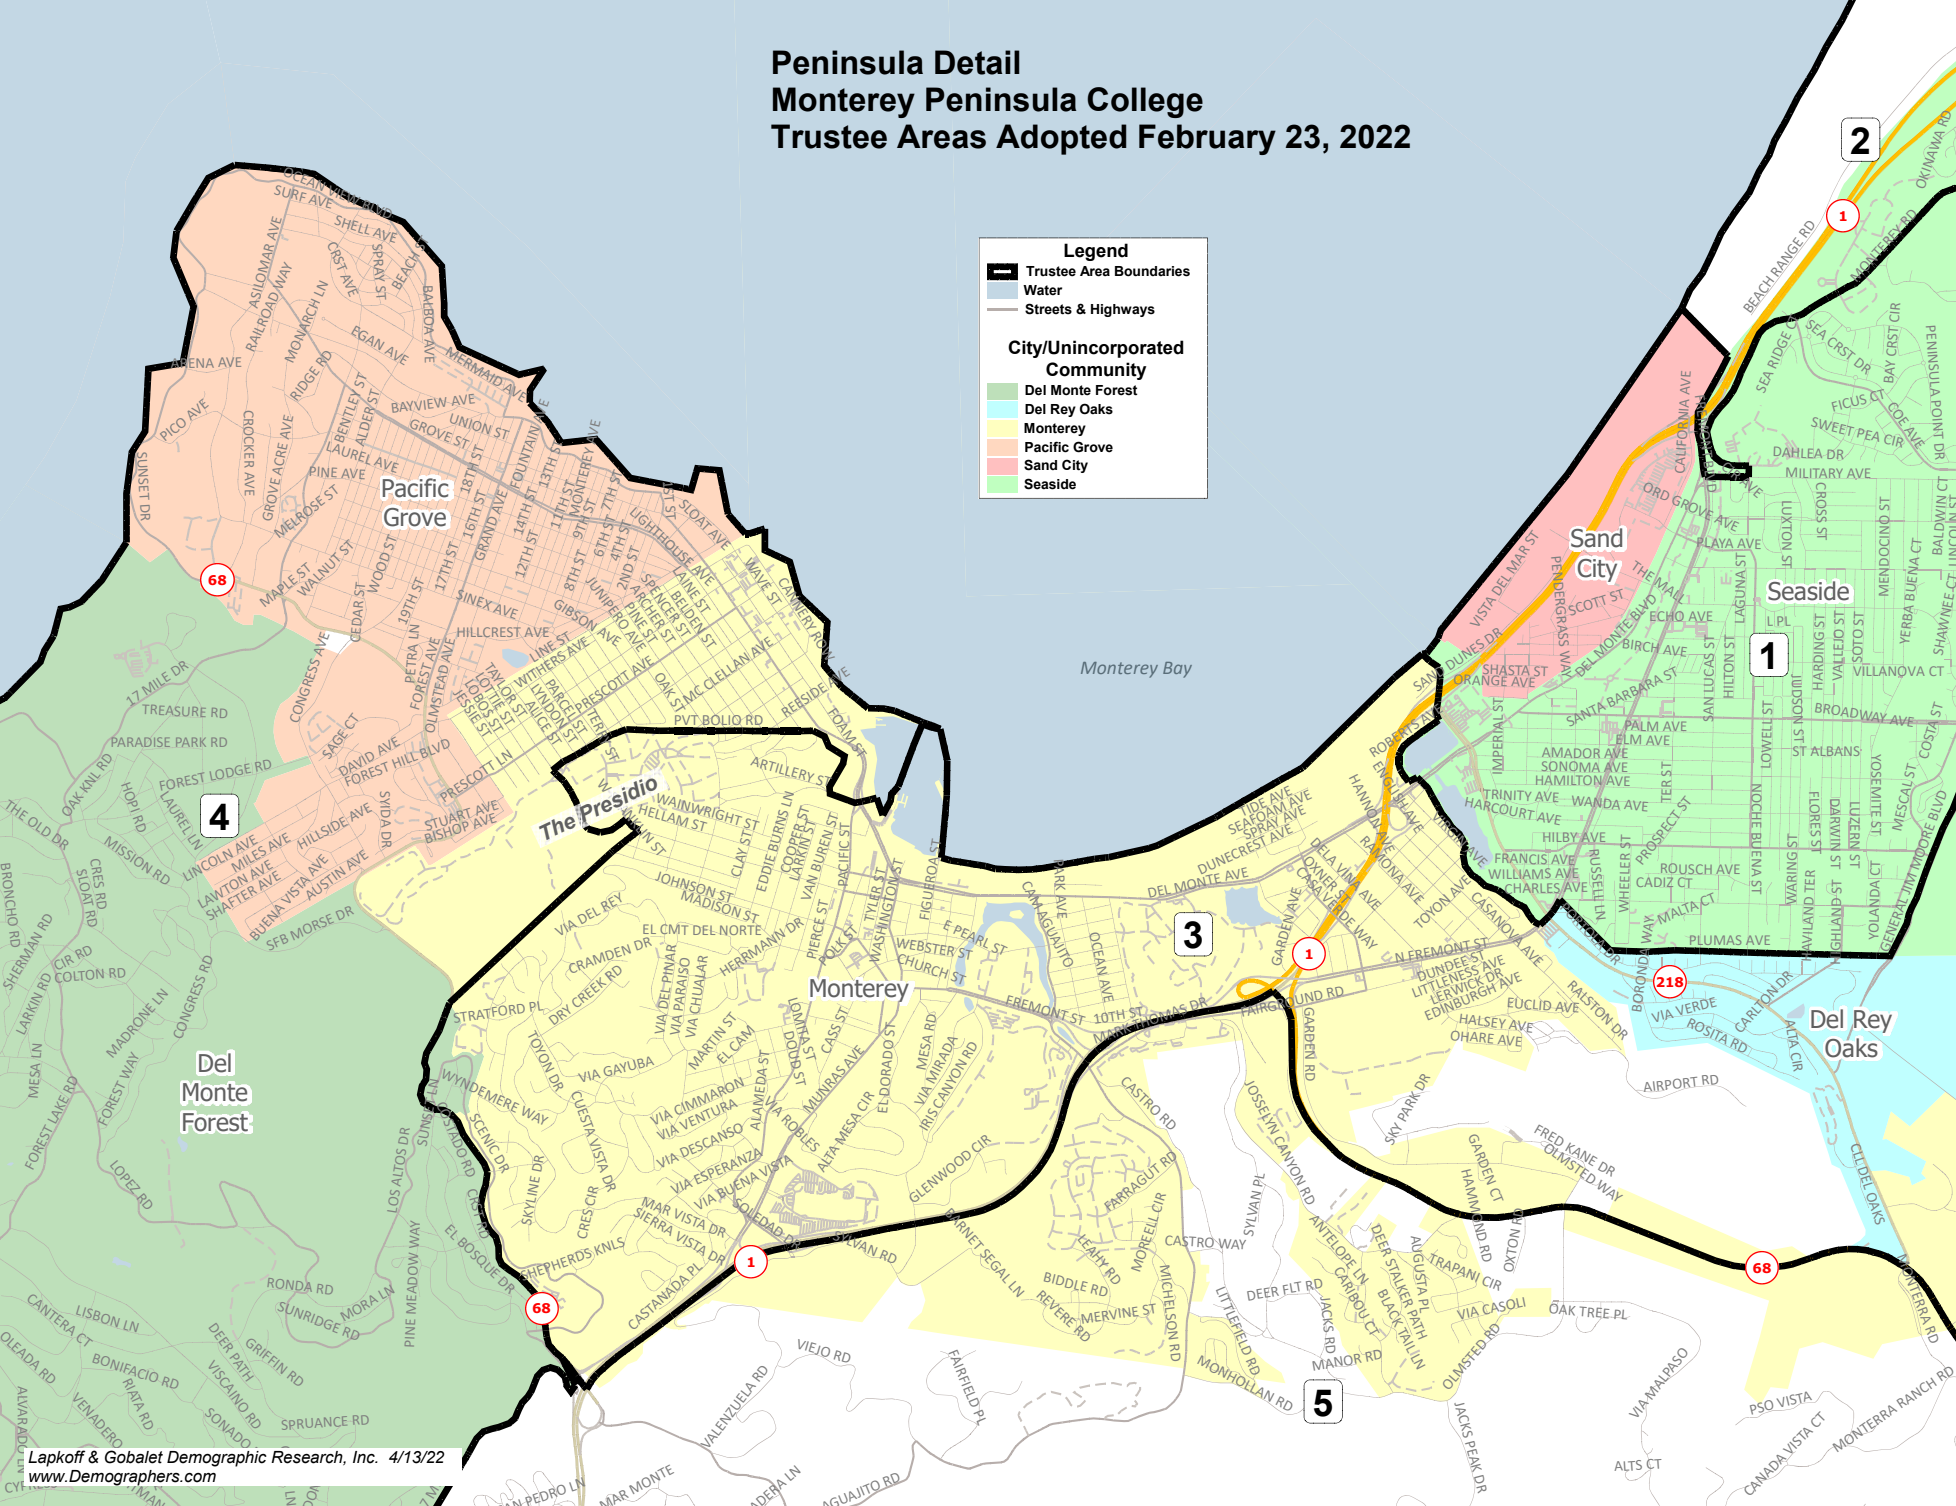

Monterey Peninsula College Board of Trustees Election Districts Adopted February 23, 2022

Legend

- Trustee Area Boundaries
- CSUMB
- Water
- Highway

City/Unincorporated Community

- Carmel Valley Village
- Carmel-by-the-Sea
- Del Monte Forest
- Del Rey Oaks
- Marina
- Monterey
- Pacific Grove
- Sand City
- Seaside

North Area Detail Monterey Peninsula College Trustee Areas Adopted February 23, 2022

Legend

- Trustee Area Boundaries
- CSUMB
- Water
- Streets & Highways

City/Unincorporated Community

- Del Rey Oaks
- Marina
- Monterey
- Sand City
- Seaside

Peninsula Detail

Monterey Peninsula College

Trustee Areas Adopted February 23, 2022

Legend

- Trustee Area Boundaries
- Water
- Streets & Highways

City/Unincorporated Community

- Del Monte Forest
- Del Rey Oaks
- Monterey
- Pacific Grove
- Sand City
- Seaside