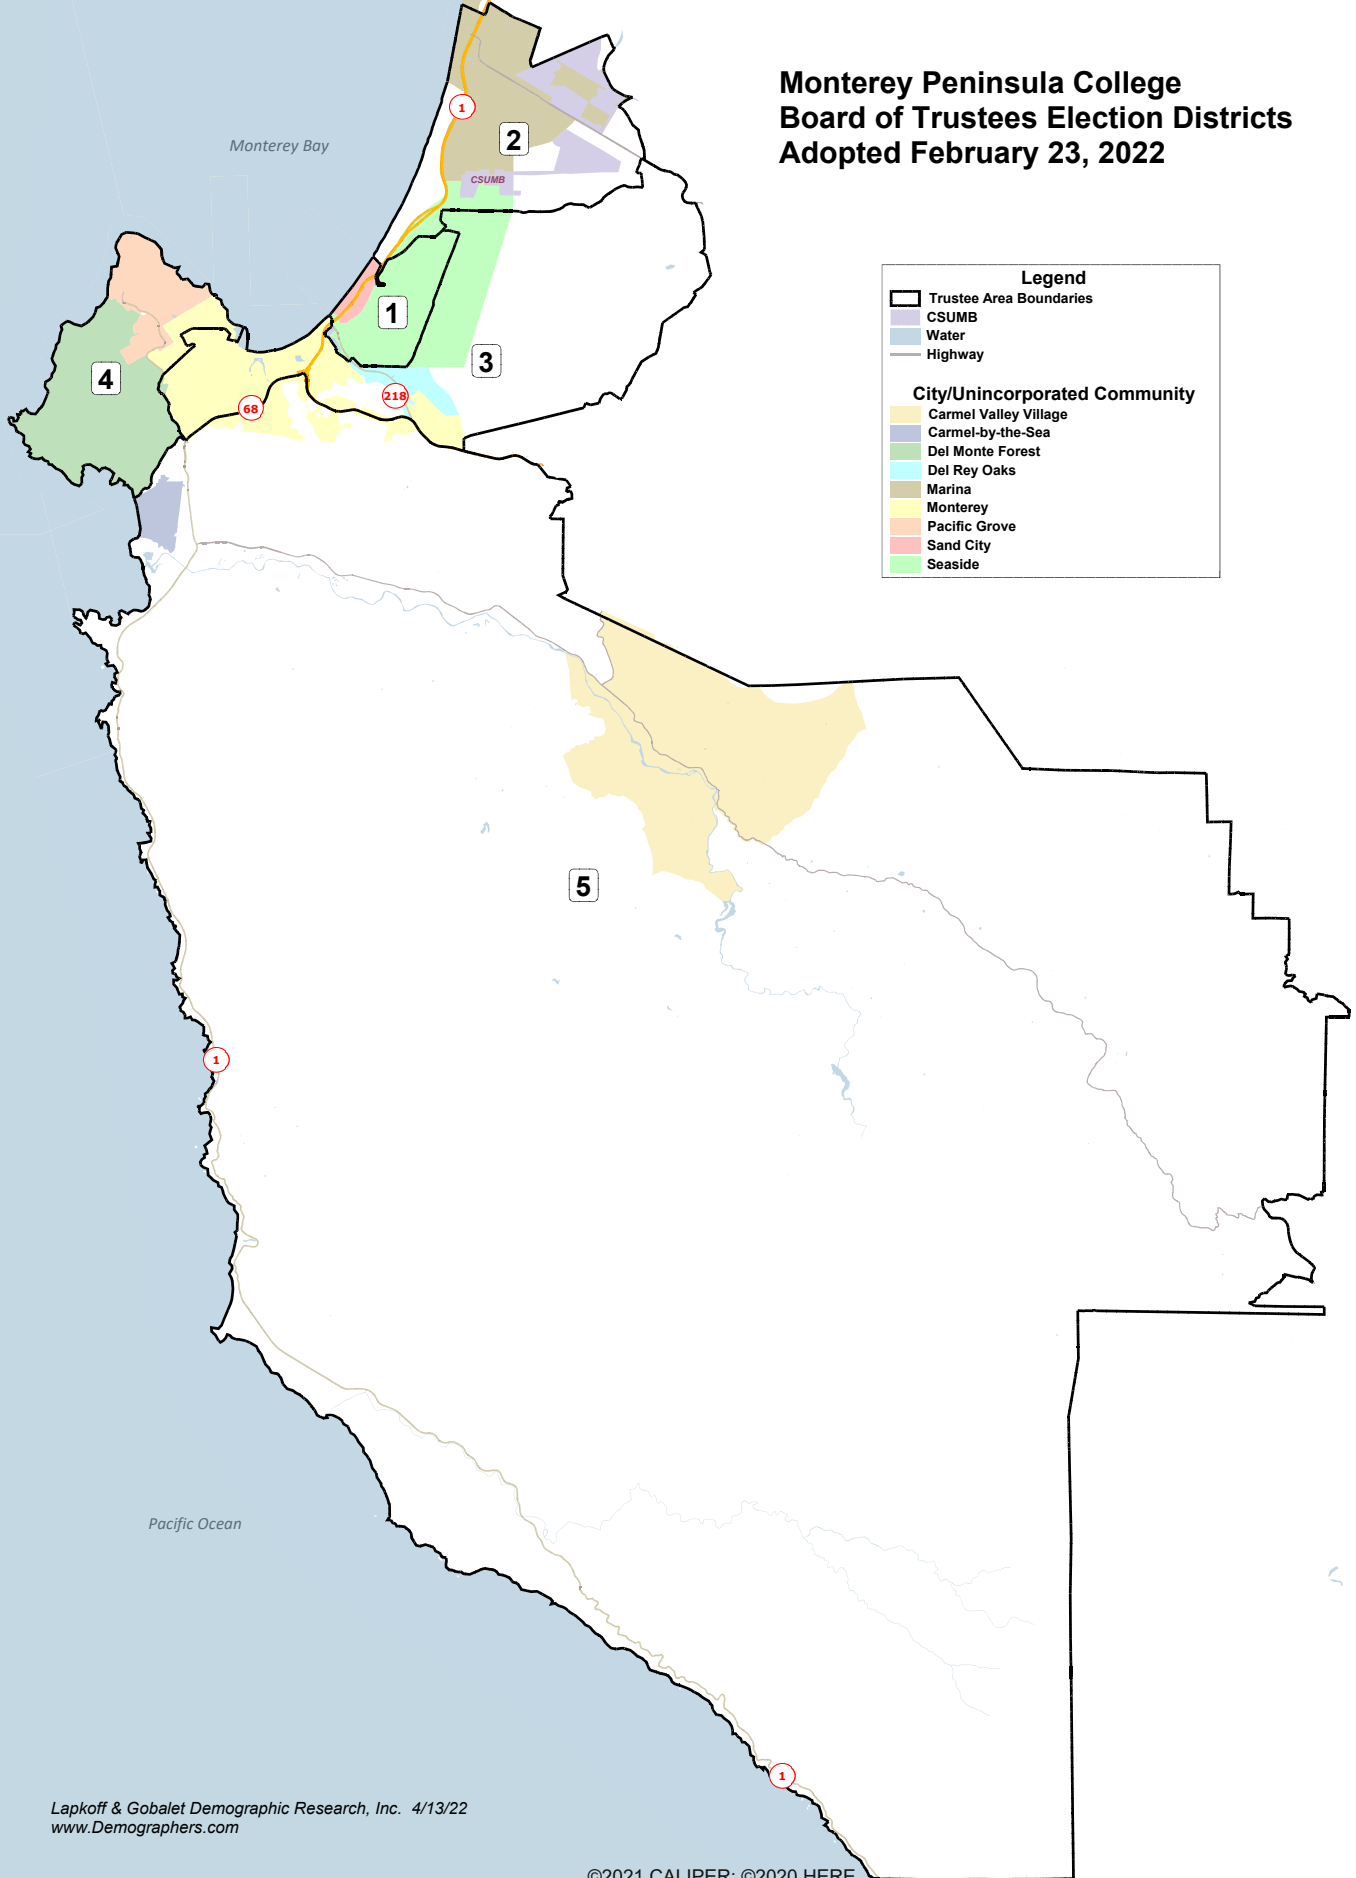

Monterey Peninsula College Board of Trustees Election Districts Adopted February 23, 2022

Legend

- Trustee Area Boundaries
- CSUMB
- Water
- Highway

City/Unincorporated Community

- Carmel Valley Village
- Carmel-by-the-Sea
- Del Monte Forest
- Del Rey Oaks
- Marina
- Monterey
- Pacific Grove
- Sand City
- Seaside

North Area Detail Monterey Peninsula College Trustee Areas Adopted February 23, 2022

Legend

- Trustee Area Boundaries
- CSUMB
- Water
- Streets & Highways

City/Unincorporated Community

- Del Rey Oaks
- Marina
- Monterey
- Sand City
- Seaside

Peninsula Detail

Monterey Peninsula College

Trustee Areas Adopted February 23, 2022

Legend

- Trustee Area Boundaries
- Water
- Streets & Highways

City/Unincorporated Community

- Del Monte Forest
- Del Rey Oaks
- Monterey
- Pacific Grove
- Sand City
- Seaside