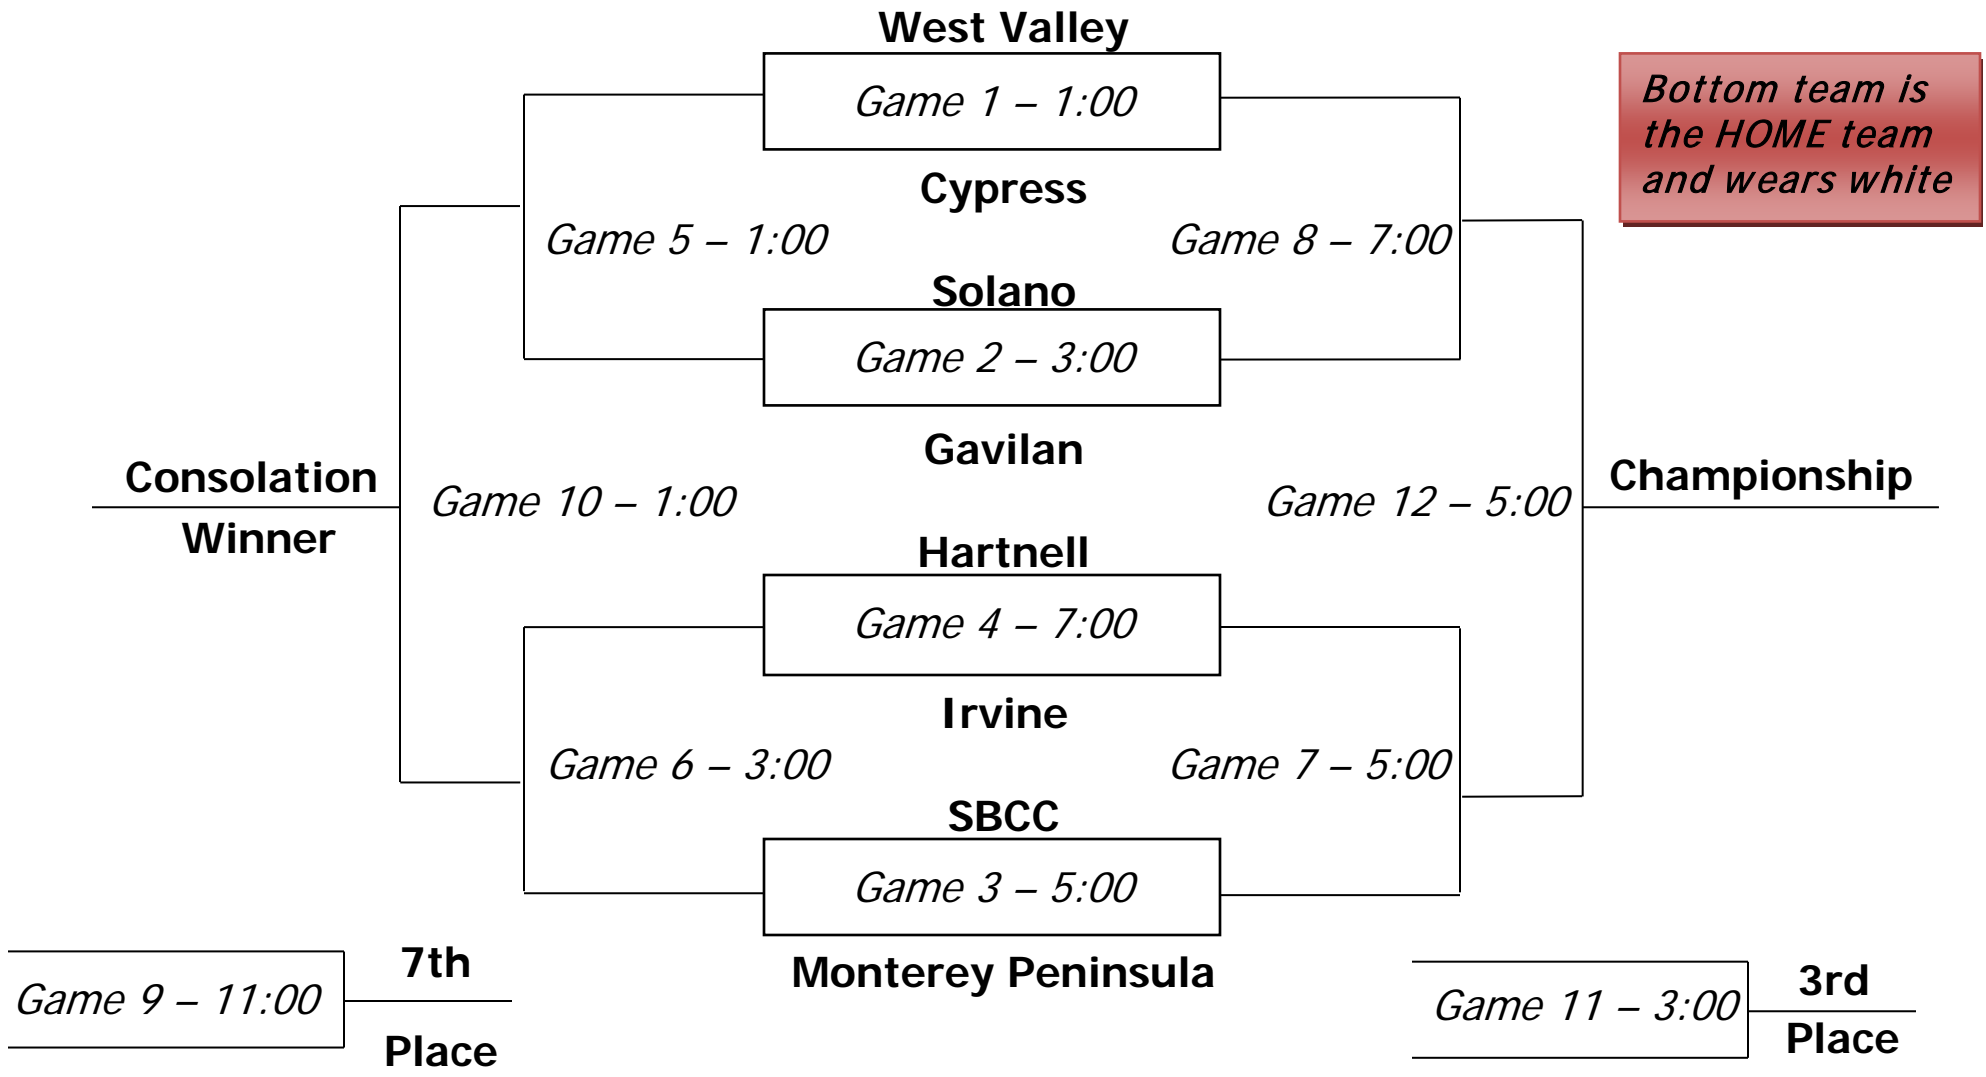

2019 MONTEREY BAY CLASSIC

30th Annual

Saturday
December 7

Friday
December 6

Thursday
December 5

Friday
December 6

Saturday
December 7

Bottom team is the HOME team and wears white