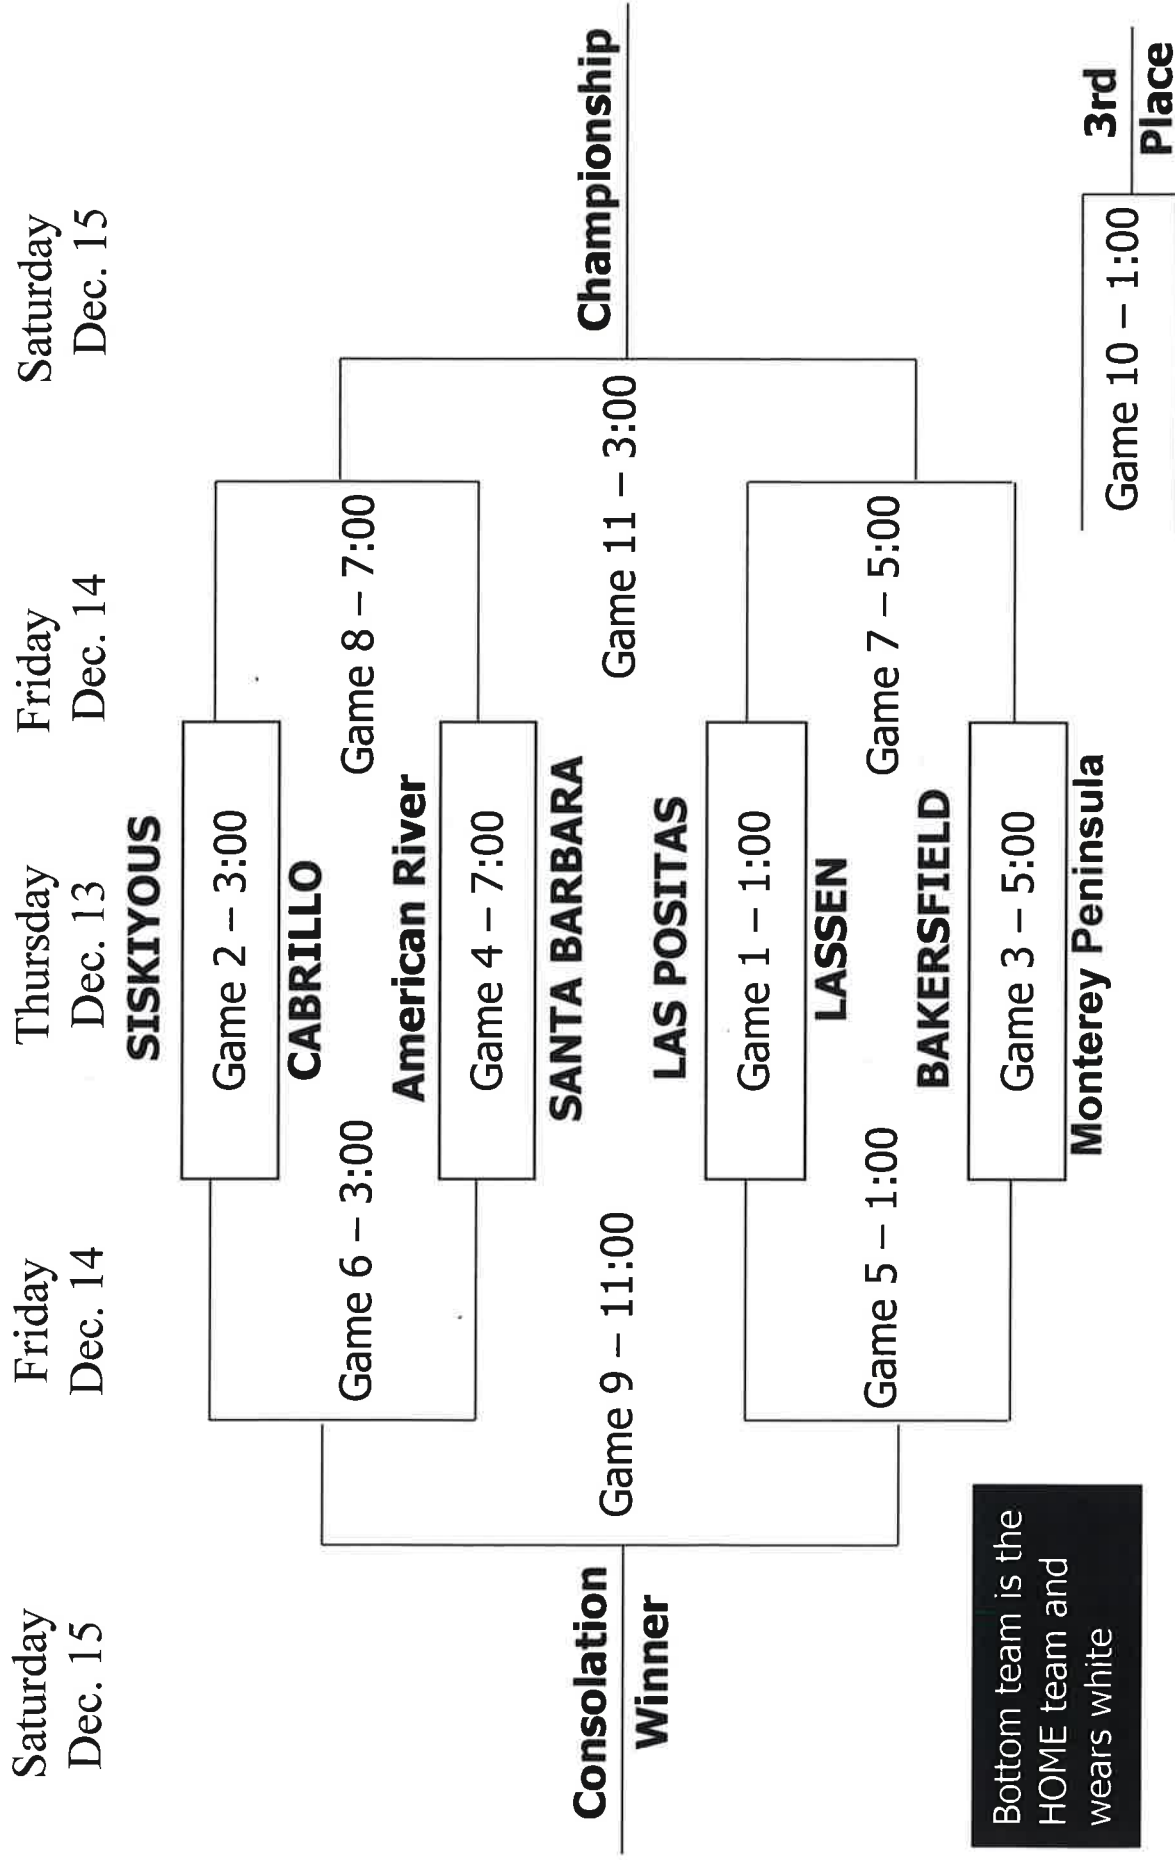

2018 MONTEREY CLASSIC

Bottom team is the HOME team and wears white