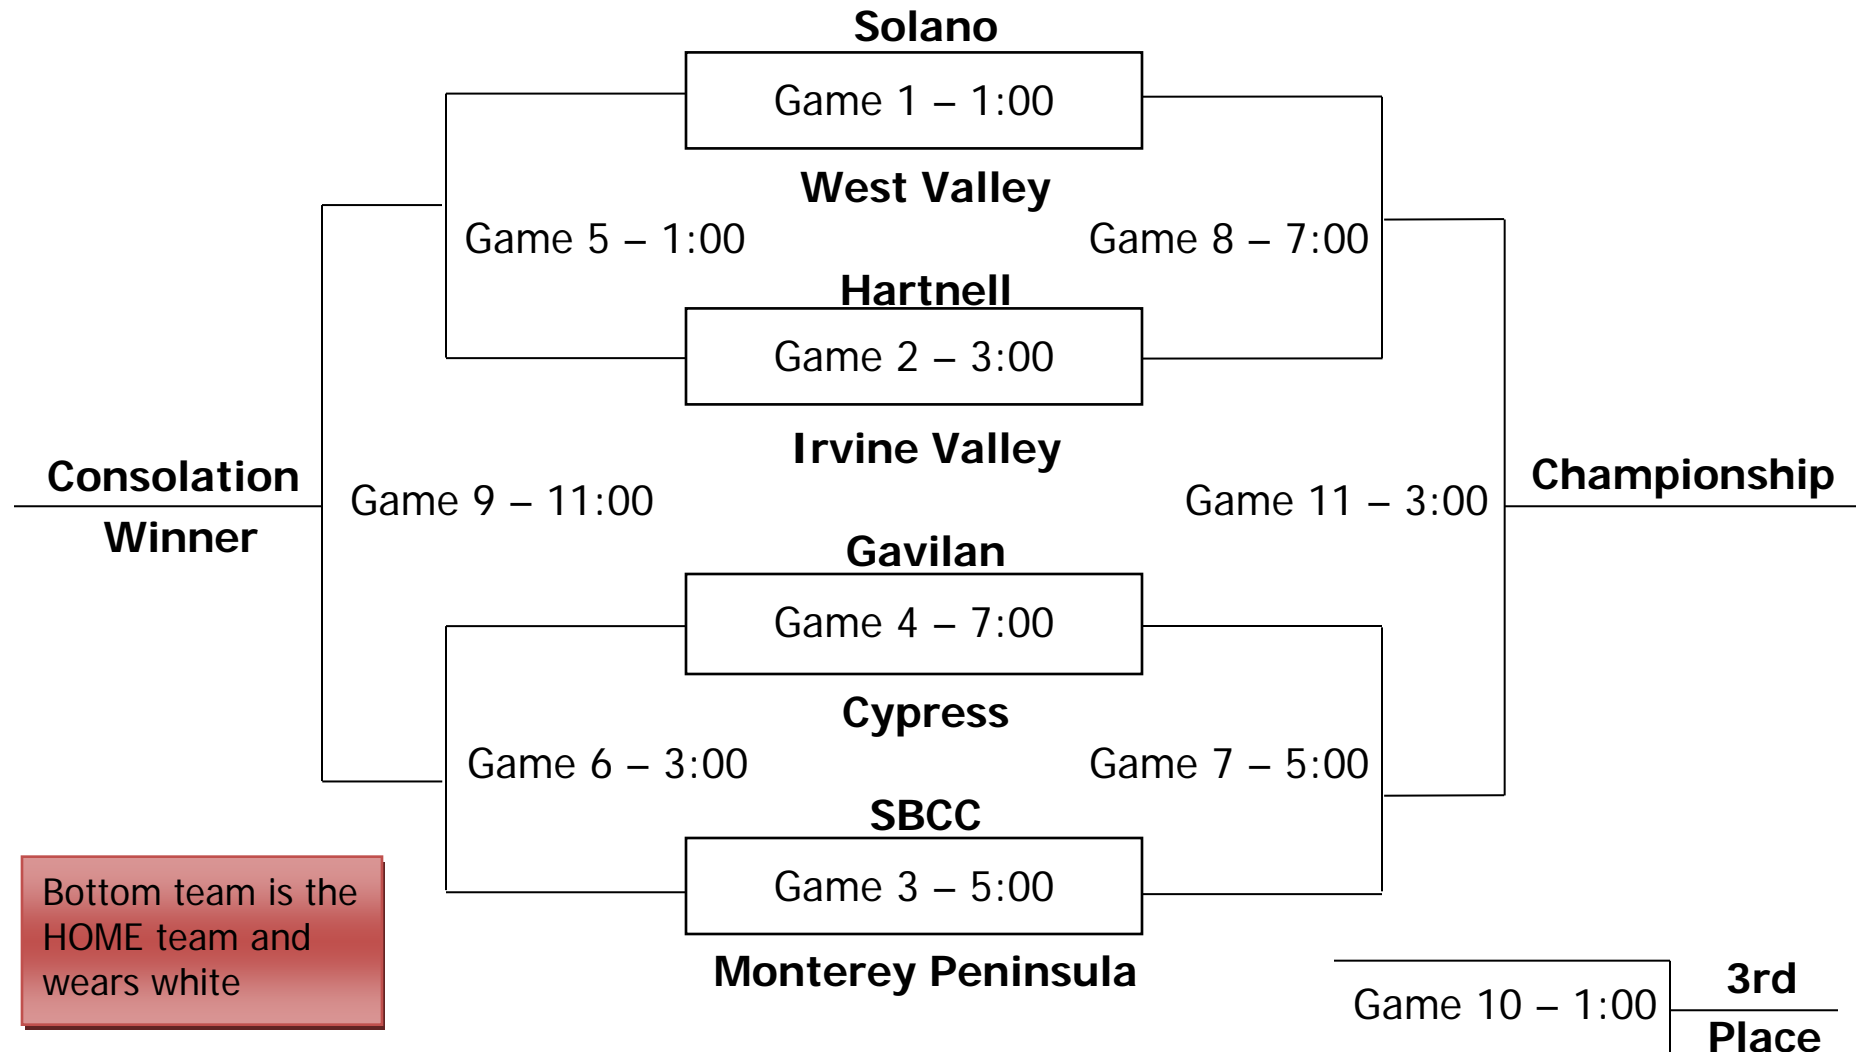

# 2017 MONTEREY BAY CLASSIC

*28<sup>th</sup> Annual*

Saturday  
December 2

Friday  
December 1

Thursday  
November 30

Friday  
December 1

Saturday  
December 2

Bottom team is the HOME team and wears white