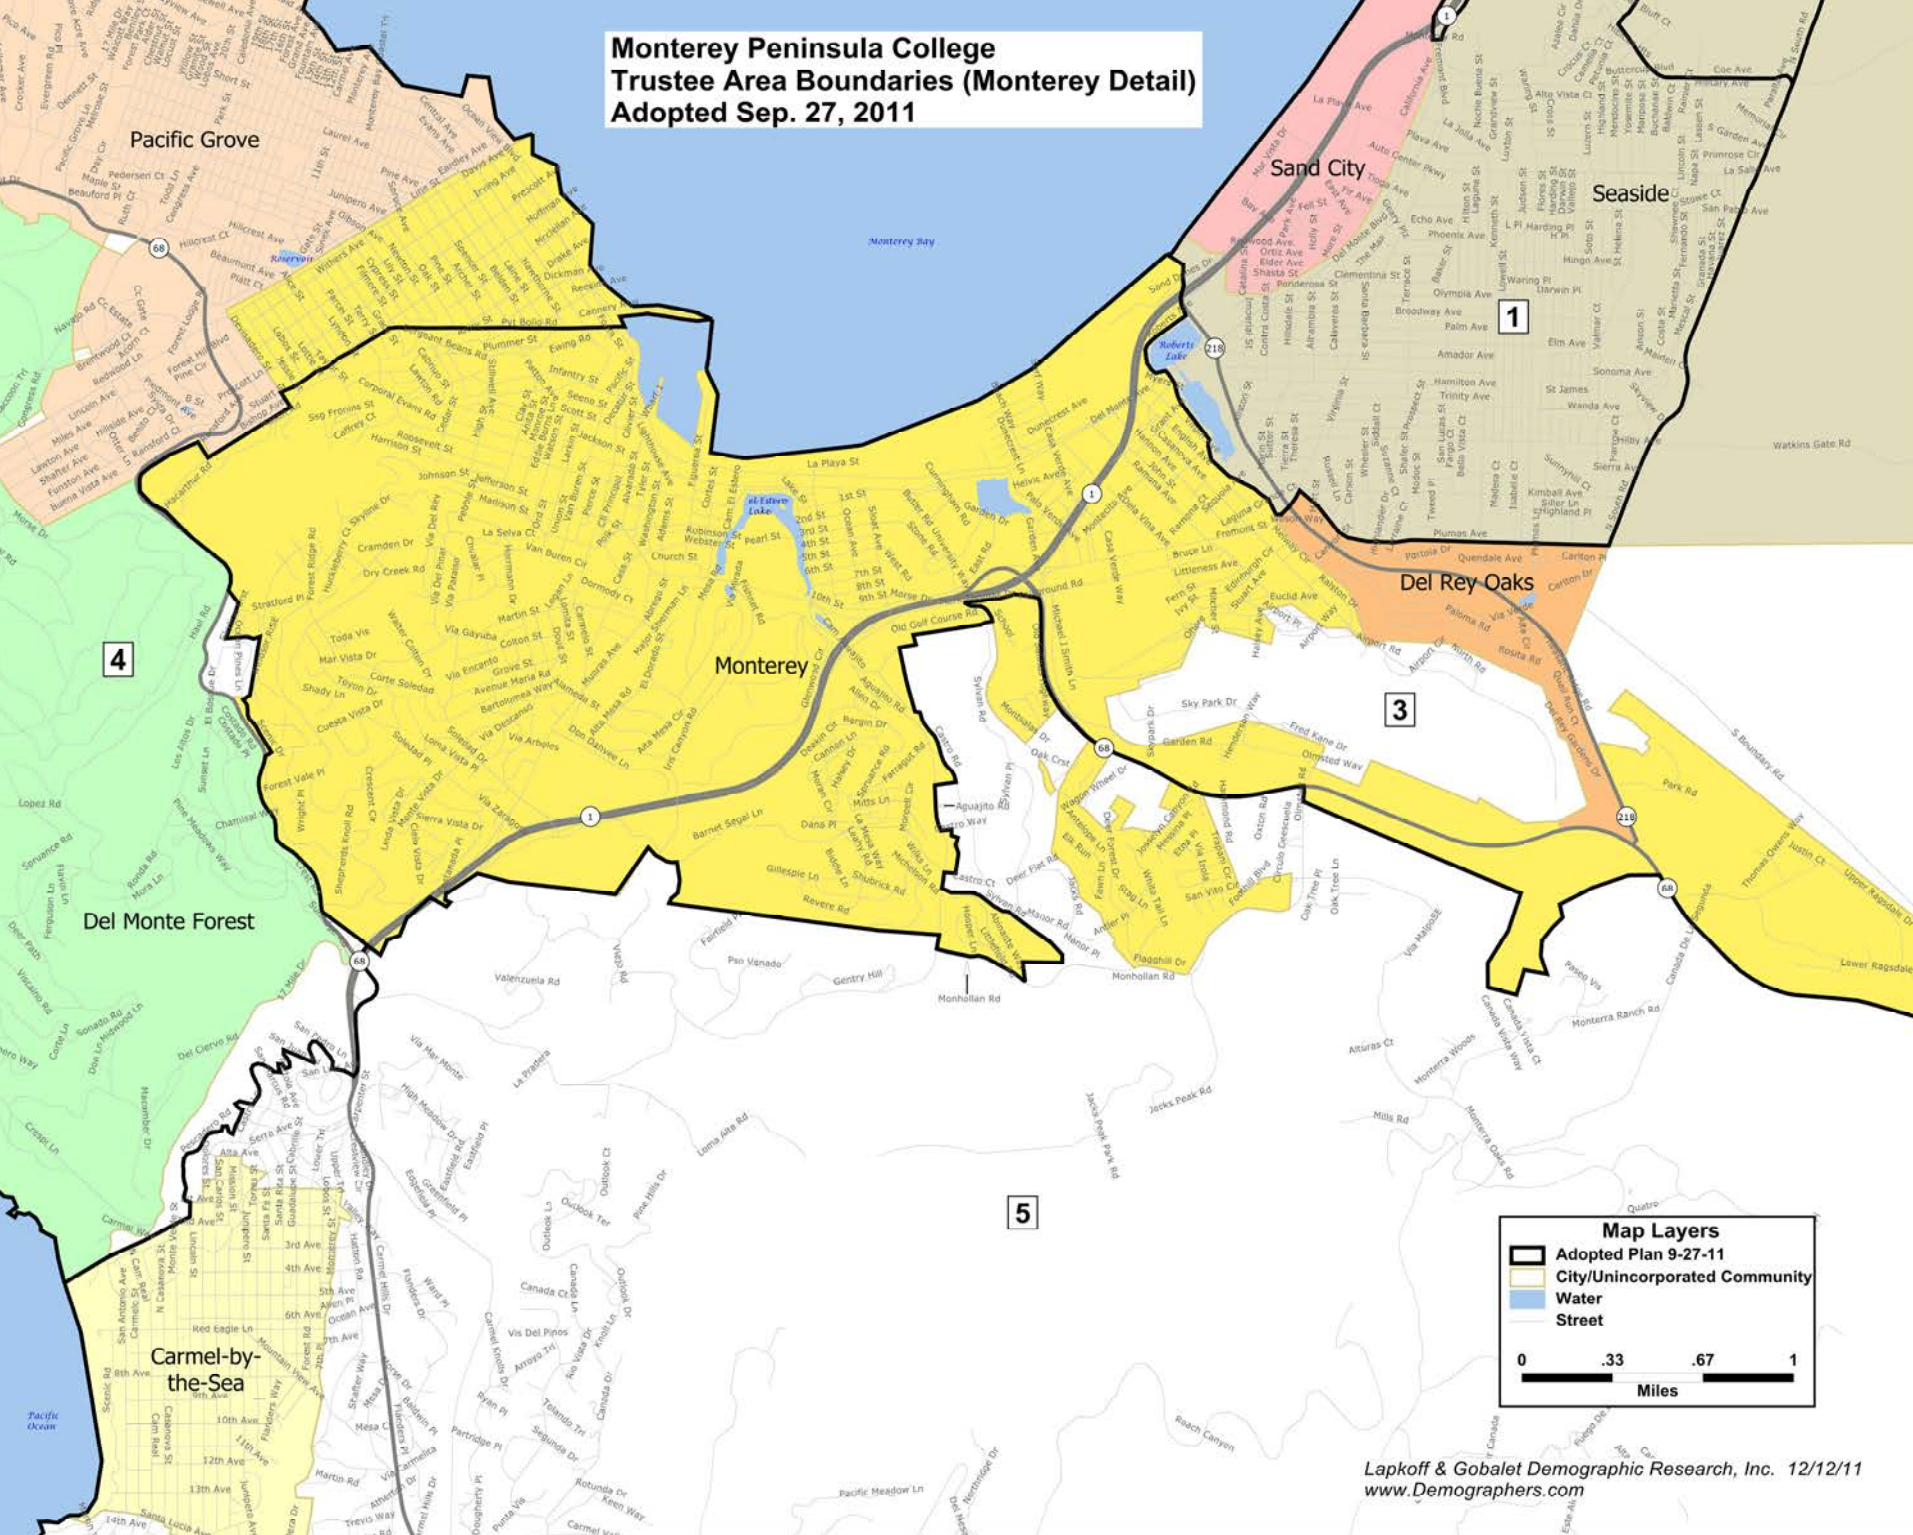

Monterey Peninsula College Trustee Area Boundaries Adopted Sep. 27, 2011

**Monterey Peninsula College
Trustee Area Boundaries (North Detail)
Adopted Sep. 27, 2011**

Map Layers

-  Adopted Plan 9-27-11
-  City/Unincorporated Community
-  Water
-  Street

0 .5 1 1.5
Miles

Lapkoff & Gobalet Demographic Research, Inc. 12/12/11
www.Demographers.com

**Monterey Peninsula College
Trustee Area Boundaries (Monterey Detail)
Adopted Sep. 27, 2011**

Map Layers

- Adopted Plan 9-27-11
- City/Unincorporated Community
- Water
- Street