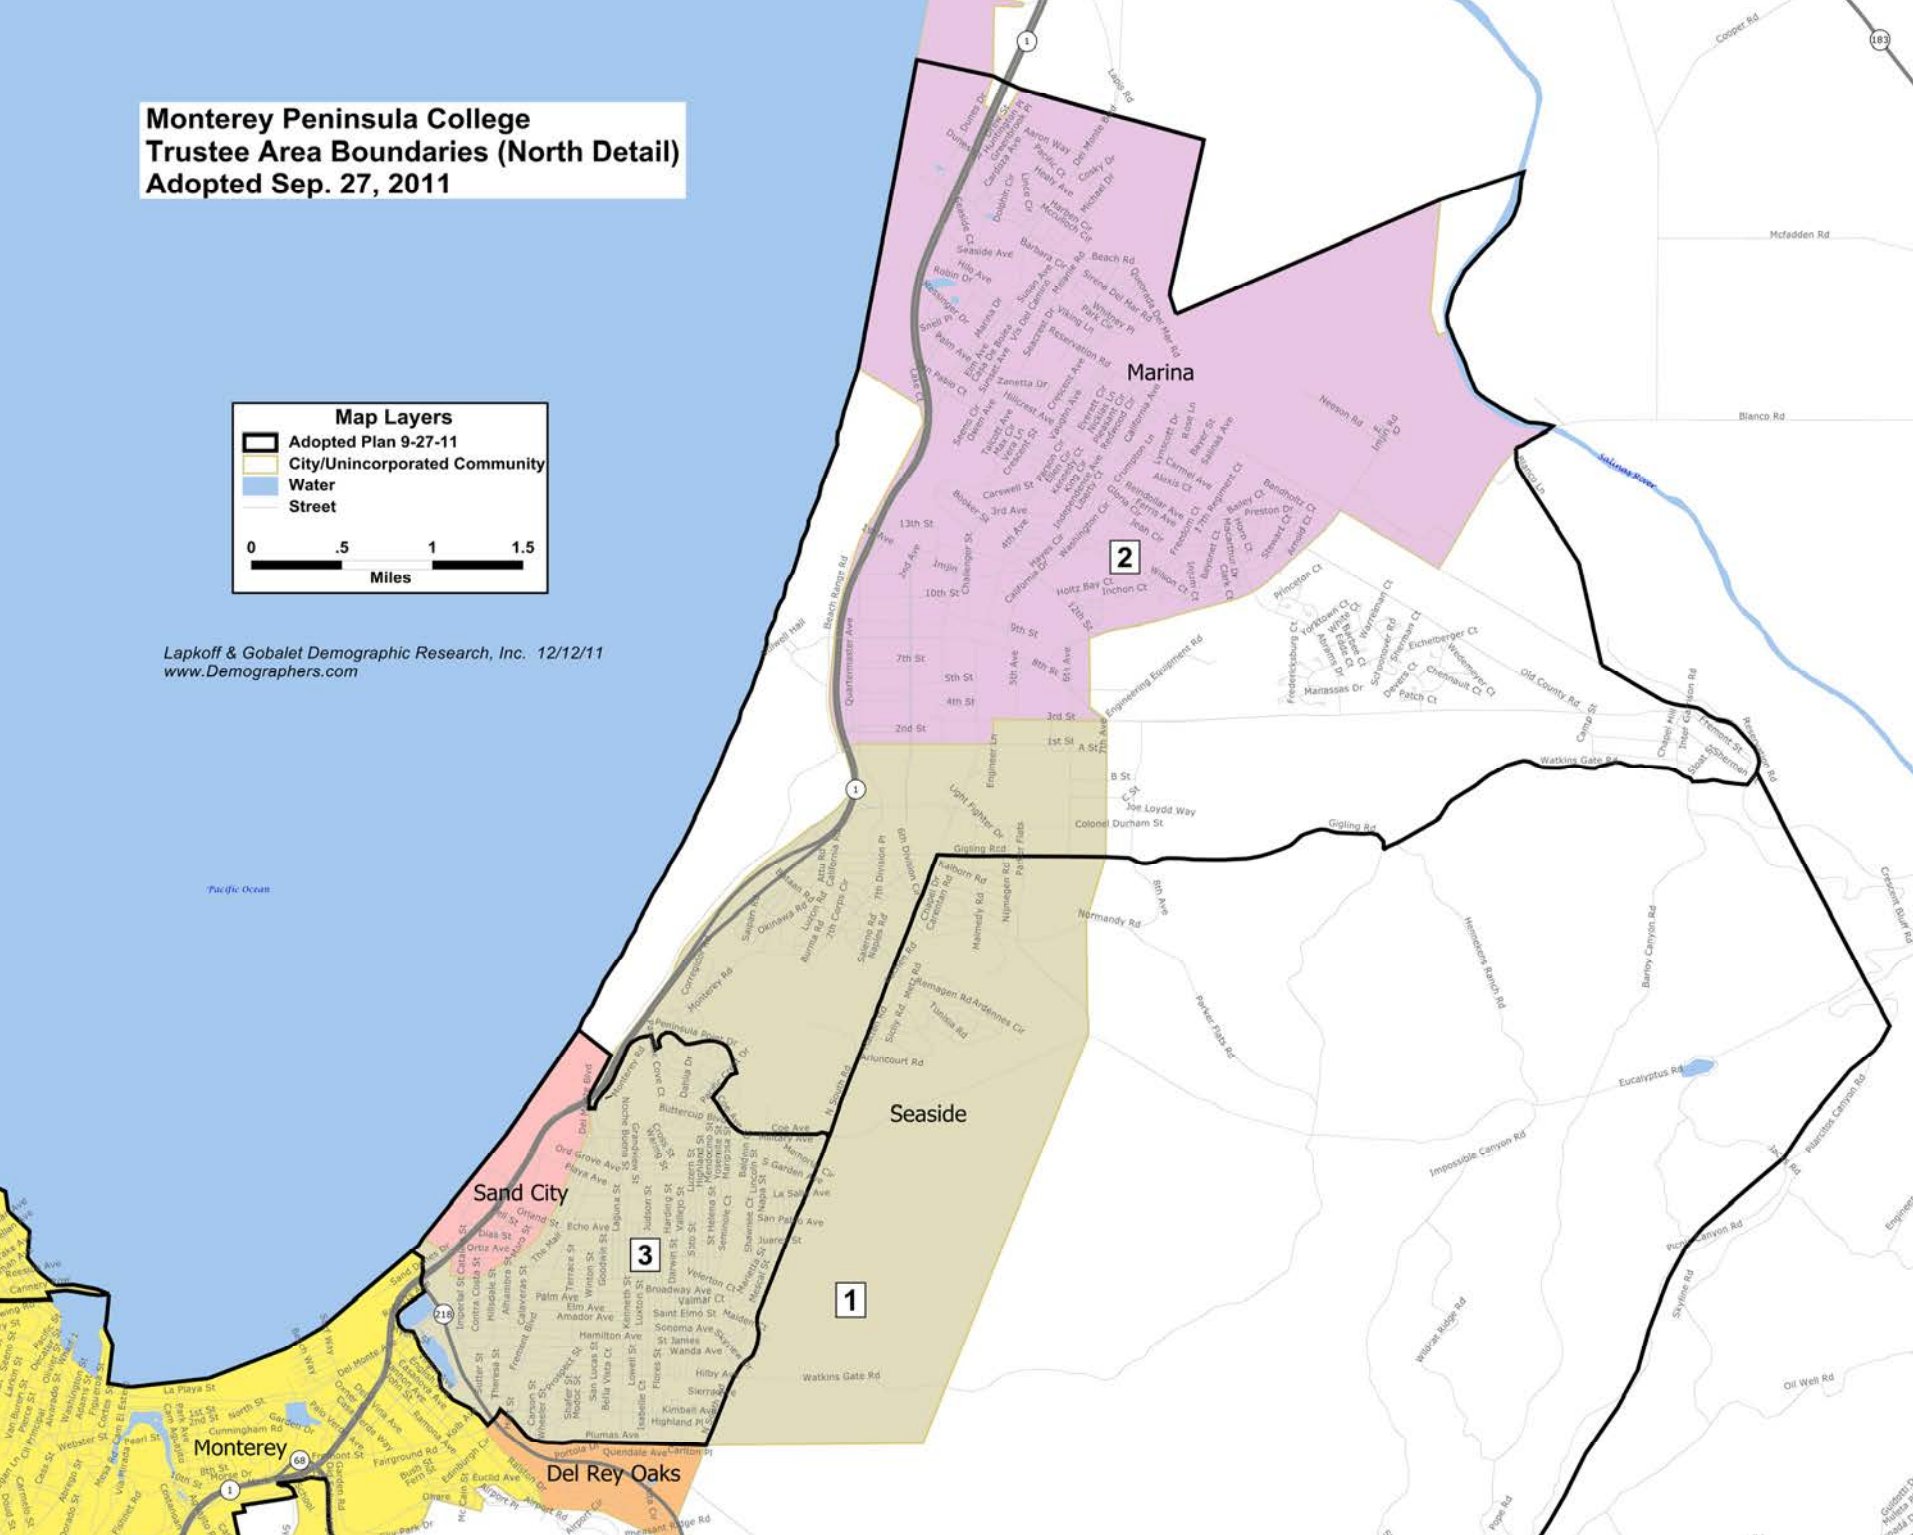

Monterey Peninsula College Trustee Area Boundaries Adopted Sep. 27, 2011

**Monterey Peninsula College
Trustee Area Boundaries (North Detail)
Adopted Sep. 27, 2011**

Map Layers

-  Adopted Plan 9-27-11
-  City/Unincorporated Community
-  Water
-  Street

0 .5 1 1.5
Miles

Lapkoff & Gobalet Demographic Research, Inc. 12/12/11
www.Demographers.com

**Monterey Peninsula College
Trustee Area Boundaries (Monterey Detail)
Adopted Sep. 27, 2011**

Map Layers

- Adopted Plan 9-27-11
- City/Unincorporated Community
- Water
- Street

0 .33 .67 1
Miles