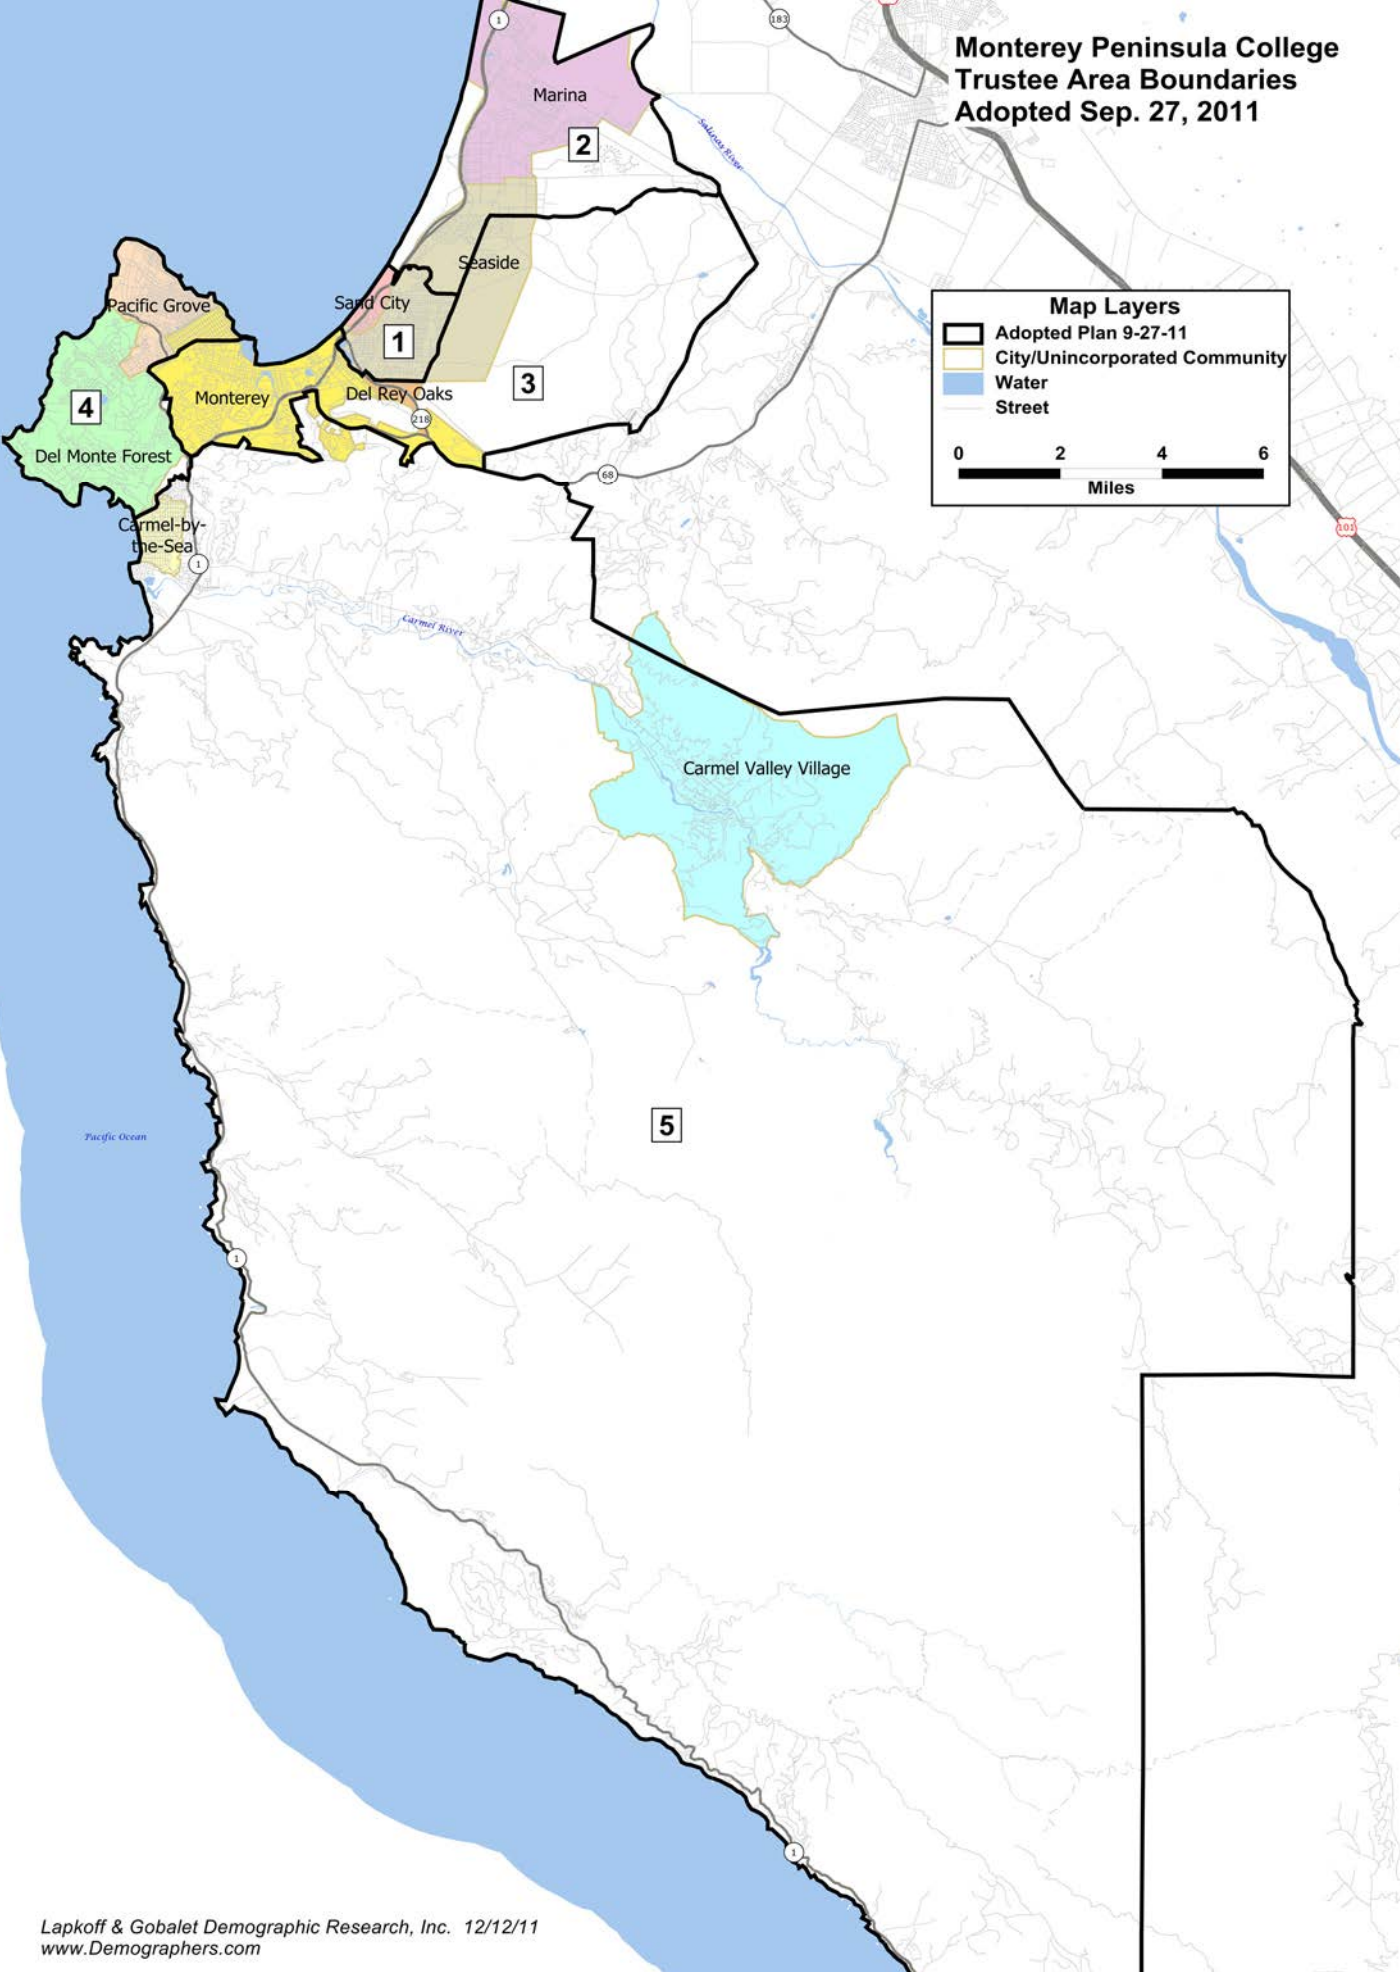

Monterey Peninsula College Trustee Area Boundaries Adopted Sep. 27, 2011

**Monterey Peninsula College
Trustee Area Boundaries (North Detail)
Adopted Sep. 27, 2011**

Map Layers

-  Adopted Plan 9-27-11
-  City/Unincorporated Community
-  Water
-  Street

0 .5 1 1.5
Miles

Lapkoff & Gobalet Demographic Research, Inc. 12/12/11
www.Demographers.com

**Monterey Peninsula College
Trustee Area Boundaries (Monterey Detail)
Adopted Sep. 27, 2011**

Map Layers

- Adopted Plan 9-27-11
- City/Unincorporated Community
- Water
- Street