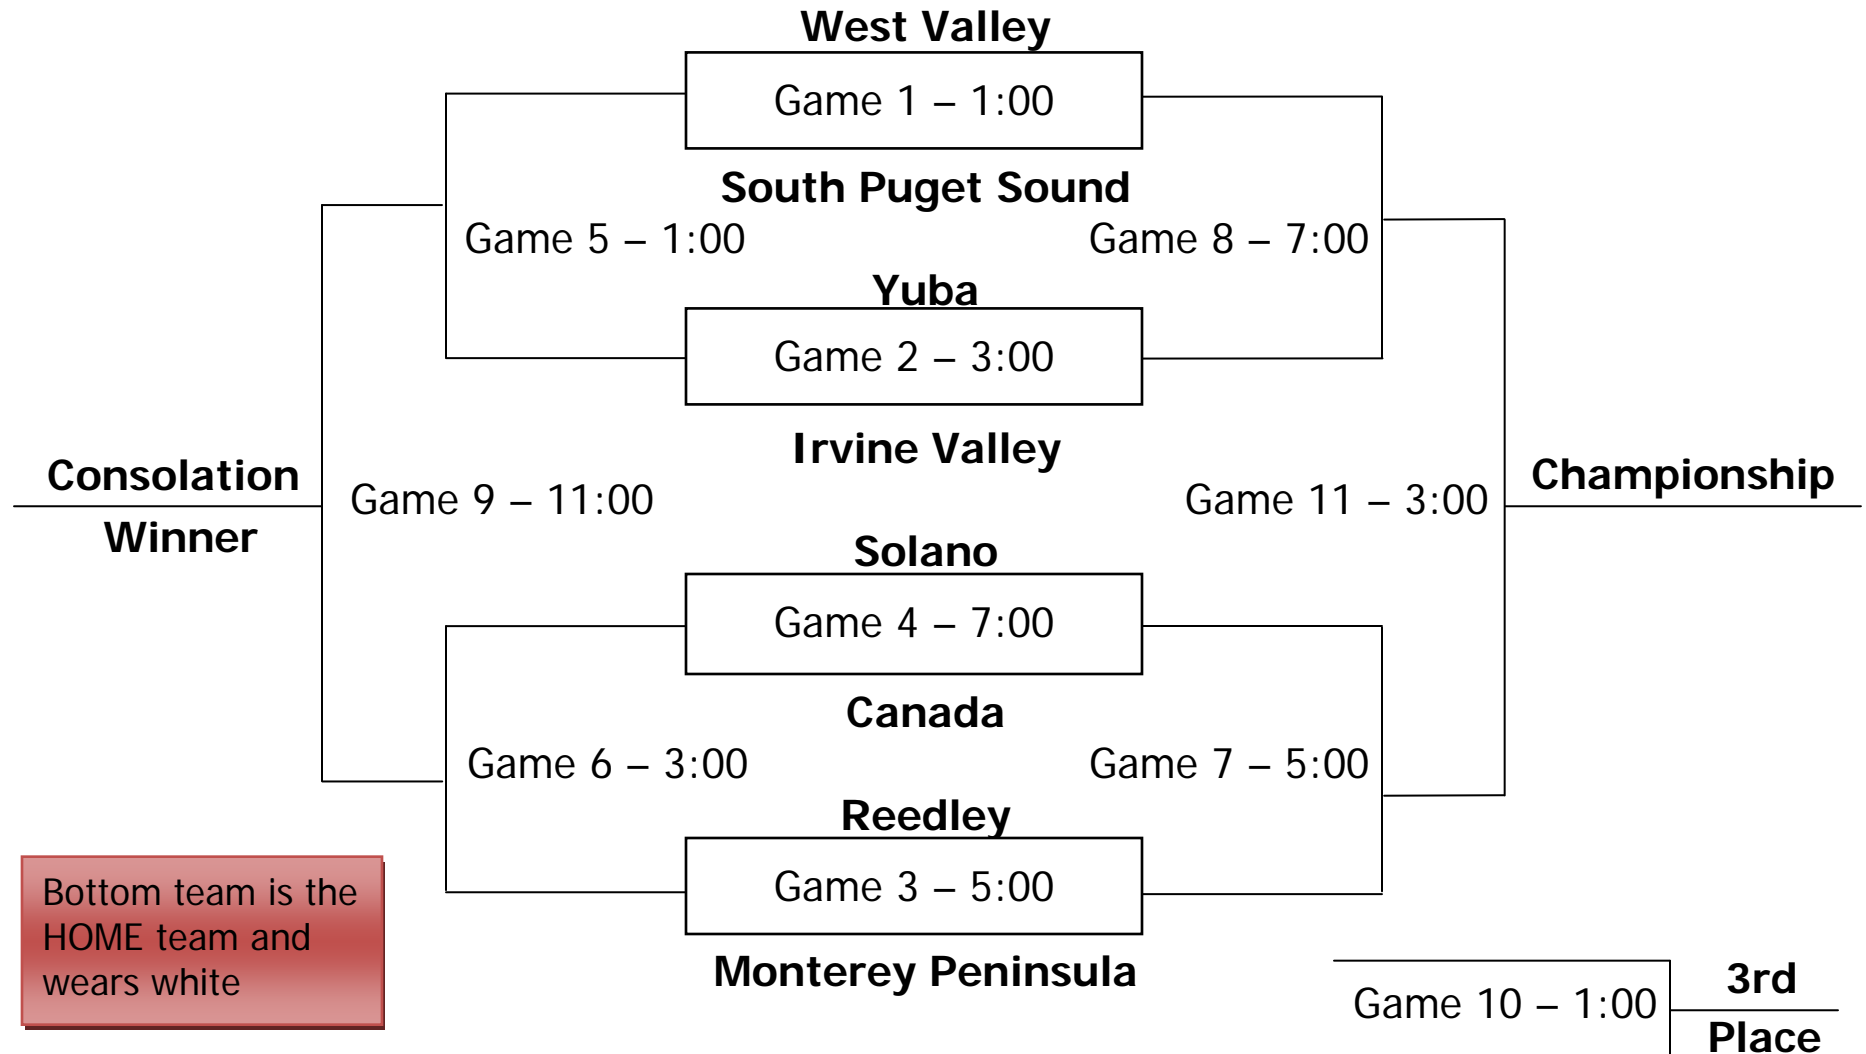

2016 MONTEREY BAY CLASSIC

27th Annual

Saturday
December 3

Friday
December 2

Thursday
December 1

Friday
December 2

Saturday
December 3

Bottom team is the HOME team and wears white