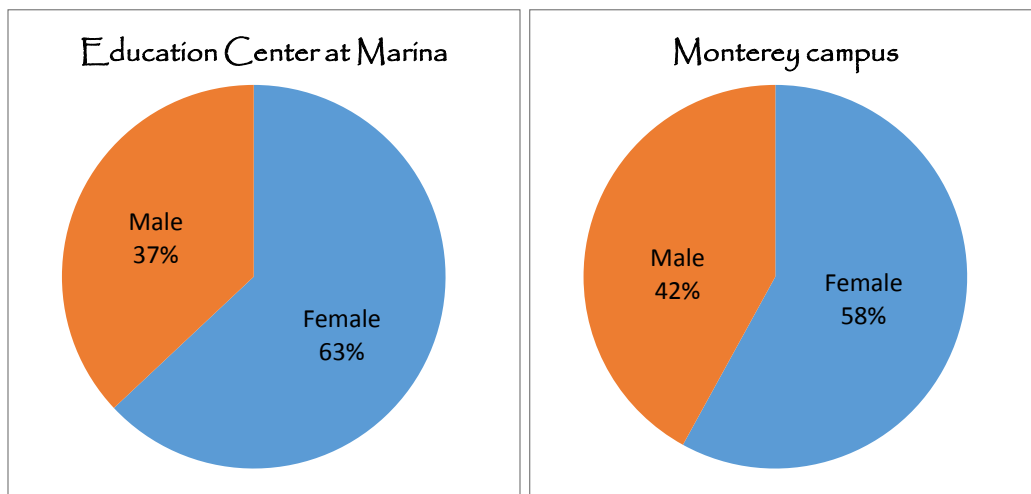

What is the gender of students in Fall 2016?

Source: SIS740-C, run on 10/3/16