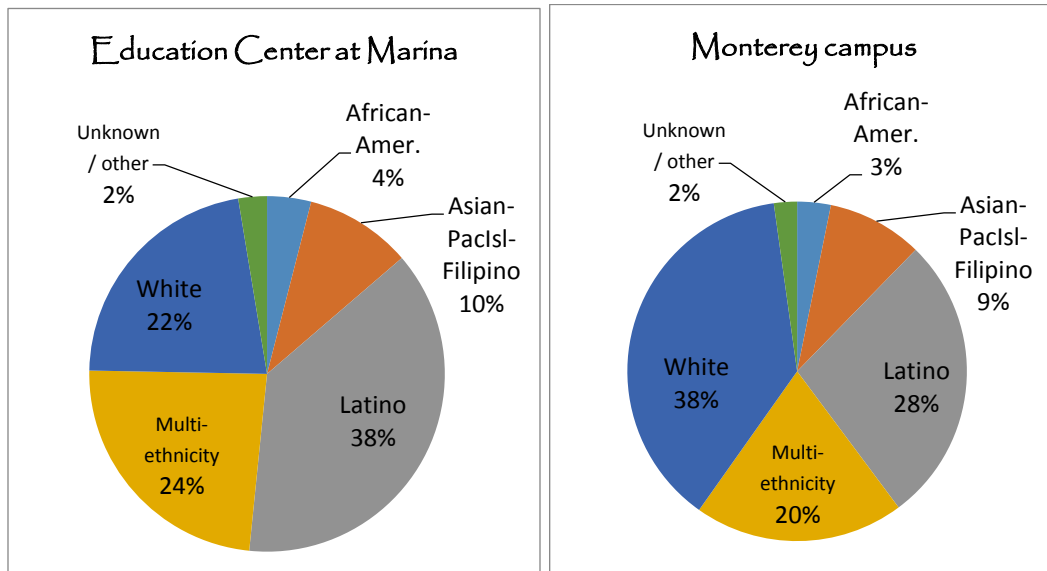

In Fall 2016, there were a total of 137 new high school graduates at the Education Center at Marina.

Source: Ad-hoc IT query #/NC-755, run on 9/13/16

What is the top educational goal of students enrolled at the Education Center?

The top educational goal is to earn a BA/BS after earning an AA/AS; 41% of Education Center students indicated this educational goal in Fall 2016.

Source: Ad-hoc IT query #/NC-755, run on 9/13/16

What is the ethnicity of students in Fall 2016?