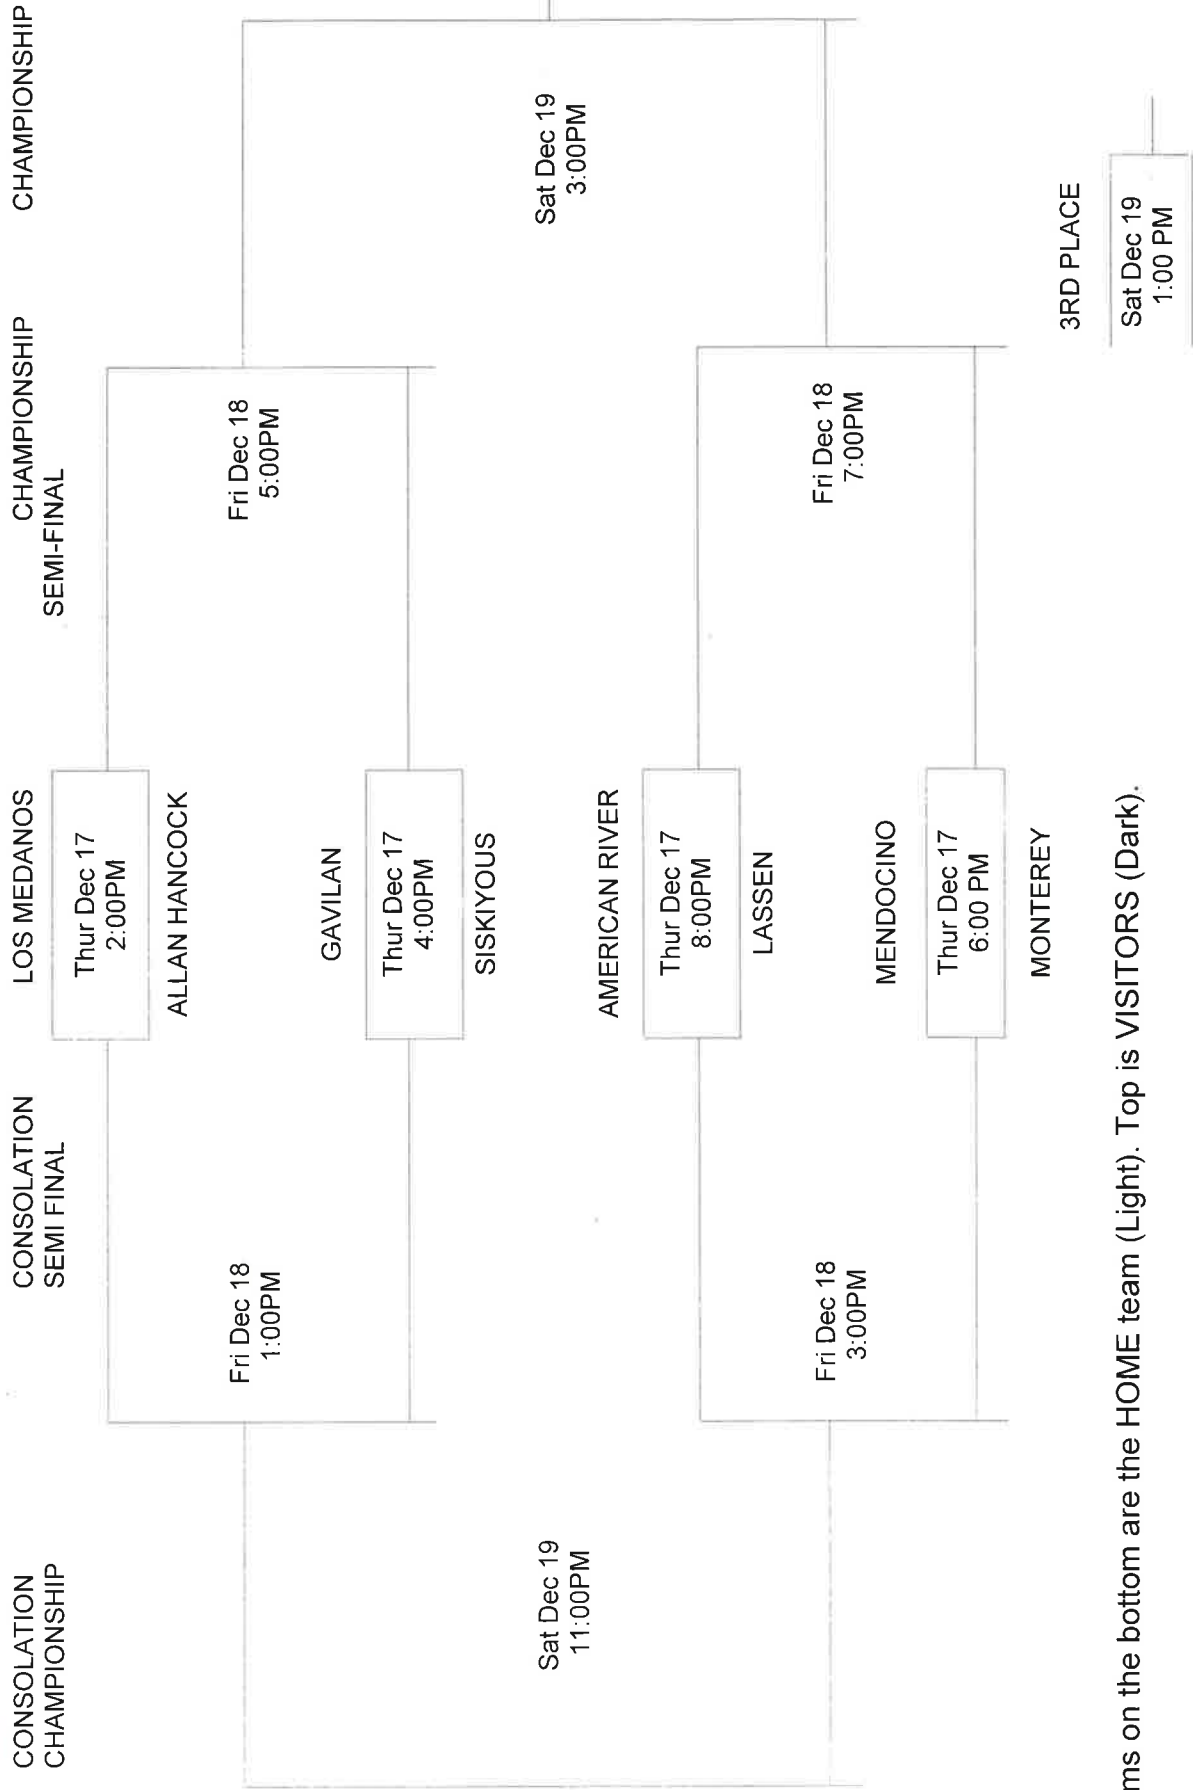

MONTEREY CLASSIC TOURNAMENT
December 17-19, 2015

Teams on the bottom are the HOME team (Light). Top is VISITORS (Dark).